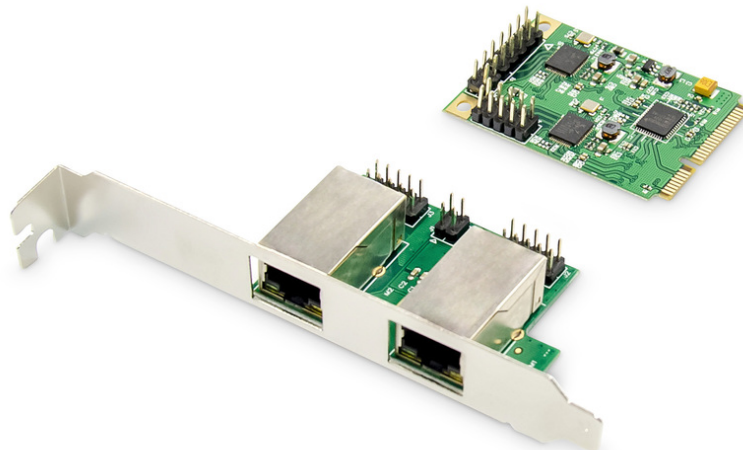

# DIGITUS Dual Gigabit Ethernet Mini PCI Express Network Card

DN-10134  
EAN 4016032464389

### 2-port Gigabit Ethernet mini PCI Express Card single lane, low profile bracket, Realtek chipset

This mini PCIe dual gigabit network card from DIGITUS® offers you the highest performance for network applications with your 10/100/1000 BASE-T ethernet controller. Equipped with two LAN interfaces (RJ45), it fulfills the IEEE802.3u specification for fast ethernet and the IEEE802.3ab specification for gigabit ethernet. IEEE802.3x full-duplex flow control is also supported, as well as VLAN tagging. The card can be used for slots at full or half installation height. Corresponding slot brackets are included in delivery.

### Fast gigabit network connection with up to 2 x 1000 Mbps bandwidth for your PCI express slot

- Connectors: 2 x Gigabit LAN (RJ45)
- Supports 10/100/1,000 Mbps networks with automatic recognition and configuration
- Compatible with the following network standards: IEEE802.3, 802.3u, and 802.3ab
- Supports IEEE802.3x full-duplex flow control
- Chipset: Realtek / RTL8111F / 1182e
- Compatible with slots outlets at full or half installation height
- 1000 Base-T ethernet controller

### Package contents

- 1 x Mini PCIe Gigabit Network Adapter – Main Card
- 1 x Mini PCIe Gigabit Network Adapter – Daughter Card
- 2 x 10-Pin Network Cable
- 1 x 4-Pin LED cable
- 1 x Installation CD
- 1 x half-sized slot bracket
- 1 x Quick start guide