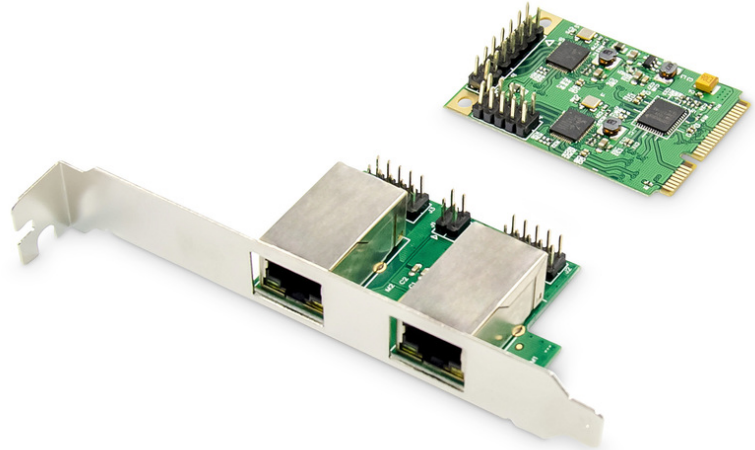

# DIGITUS Dual Gigabit Ethernet Mini PCI Express Network Card

DN-10134  
EAN 4016032464389

### 2-port Gigabit Ethernet mini PCI Express Card single lane, low profile bracket, Realtek chipset

This mini PCIe dual gigabit network card from DIGITUS® offers you the highest performance for network applications with your 10/100/1000 BASE-T ethernet controller. Equipped with two LAN interfaces (RJ45), it fulfills the IEEE802.3u specification for fast ethernet and the IEEE802.3ab specification for gigabit ethernet. IEEE802.3x full-duplex flow control is also supported, as well as VLAN tagging. The card can be used for slots at full or half installation height. Corresponding slot brackets are included in delivery.

### Fast gigabit network connection with up to 2 x 1000 Mbps bandwidth for your PCI express slot

- Connectors: 2 x Gigabit LAN (RJ45)
- Supports 10/100/1,000 Mbps networks with automatic recognition and configuration
- Compatible with the following network standards: IEEE802.3, 802.3u, and 802.3ab
- Supports IEEE802.3x full-duplex flow control
- Chipset: Realtek / RTL8111F / 1182e
- Compatible with slots outlets at full or half installation height
- 1000 Base-T ethernet controller

### Package contents

- 1 x Mini PCIe Gigabit Network Adapter – Main Card
- 1 x Mini PCIe Gigabit Network Adapter – Daughter Card
- 2 x 10-Pin Network Cable
- 1 x 4-Pin LED cable
- 1 x Installation CD
- 1 x half-sized slot bracket
- 1 x Quick start guide