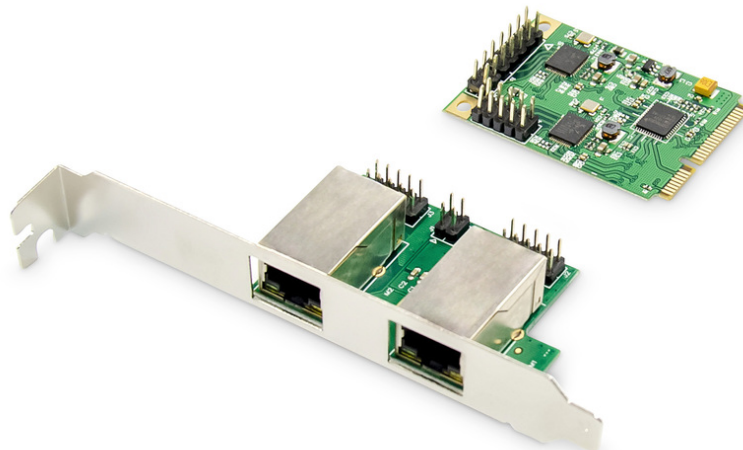

DIGITUS Dual Gigabit Ethernet Mini PCI Express Network Card

DN-10134
EAN 4016032464389

2-port Gigabit Ethernet mini PCI Express Card single lane, low profile bracket, Realtek chipset

This mini PCIe dual gigabit network card from DIGITUS® offers you the highest performance for network applications with your 10/100/1000 BASE-T ethernet controller. Equipped with two LAN interfaces (RJ45), it fulfills the IEEE802.3u specification for fast ethernet and the IEEE802.3ab specification for gigabit ethernet. IEEE802.3x full-duplex flow control is also supported, as well as VLAN tagging. The card can be used for slots at full or half installation height. Corresponding slot brackets are included in delivery.

Fast gigabit network connection with up to 2 x 1000 Mbps bandwidth for your PCI express slot

- Connectors: 2 x Gigabit LAN (RJ45)
- Supports 10/100/1,000 Mbps networks with automatic recognition and configuration
- Compatible with the following network standards: IEEE802.3, 802.3u, and 802.3ab
- Supports IEEE802.3x full-duplex flow control
- Chipset: Realtek / RTL8111F / 1182e
- Compatible with slots outlets at full or half installation height
- 1000 Base-T ethernet controller

- Compatible with PCI Express Specification 1.1
- Compatible with PCIe MINI Card Electromechanical Specification Revision 1.2
- Single-lane (1x) PCI express with up to 2.5 Gbps capacity
- Supports IEEE802.1q VLAN tagging
- Supports jumbo frames up to 9 Kb
- Automatic crossover recognition and correction
- Supports Wake-on-LAN, Remote wake-up, Power down / Link down power saving
- Compatible with Windows 10, 8, 7 (32/64Bit) and backwards compatible with Windows server 2003, 2008, 2012
- Compatible with Linux, DOS, MacOS® 10.4 or higher
- Plug and Play

Package contents

- 1 x Mini PCIe Gigabit Network Adapter – Main Card
- 1 x Mini PCIe Gigabit Network Adapter – Daughter Card
- 2 x 10-Pin Network Cable
- 1 x 4-Pin LED cable
- 1 x Installation CD
- 1 x half-sized slot bracket
- 1 x Quick start guide