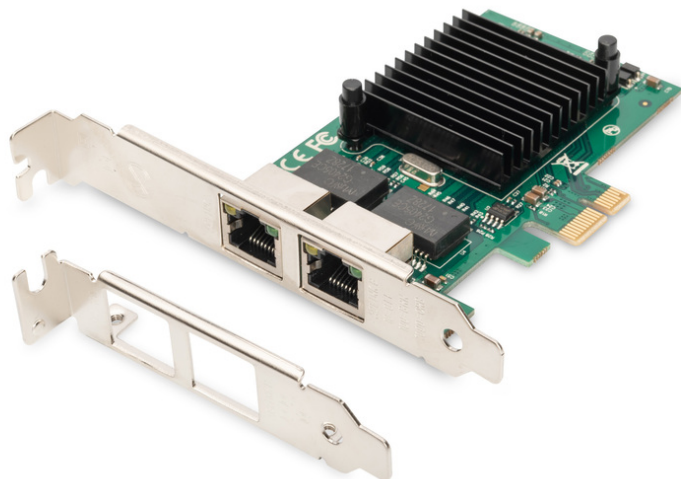

DIGITUS Gigabit Ethernet PCI Express Card, 2-port

DN-10132
EAN 4016032463139

Gigabit Ethernet PCI Express Card, 2-port 32-bit, low profile bracket, Intel chipset

The DIGITUS® PCI Express Dual Port Gigabit Network Card with integrated Intel chipset offers the option to make two Gigabit ports for a server or a workstation available via a single PCI slot. Each port is fully compatible in accordance with IEEE802.3/u/ab standards and offers a full Gigabit connection. In addition to supporting IPv4 and IPv6 protocols, the card also supports jumbo frames as well as layer 2. Its versatile configuration options make the card perfect for using with virtual machines or to set up a router/firewall. The low-profile slot bracket included in delivery also offers the option of integrating the card into compact computer cases in which standard slot brackets cannot be used.

Expand your PC with PCIe slot by 2 Gigabit Ethernet ports with 1000 Mbit/s each

- Data transmission speed: 1 Gbps per port
- Connections: 2 x RJ45
- Chipset: Intel 82575EB (JL82575EB)
- PCIe slot: PCI Express X 1
- PCI Express channels: 1
- Additional low-profile slot, so that the card can be used in computers with little space