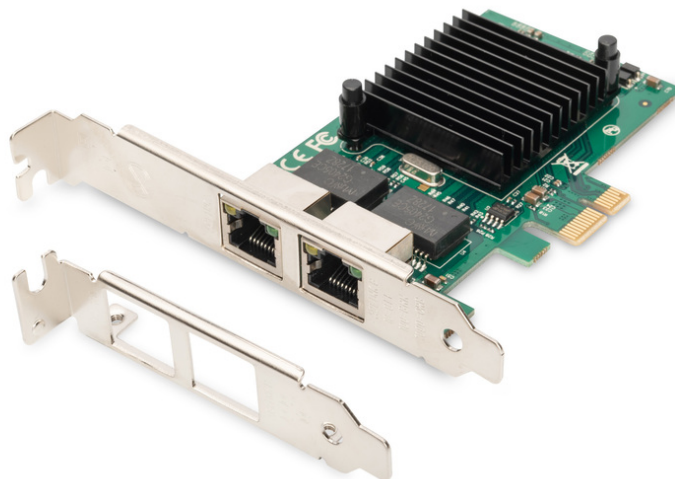

DIGITUS Gigabit Ethernet PCI Express Card, 2-port

DN-10132
EAN 4016032463139

Gigabit Ethernet PCI Express Card, 2-port 32-bit, low profile bracket, Intel chipset

The DIGITUS® PCI Express Dual Port Gigabit Network Card with integrated Intel chipset offers the option to make two Gigabit ports for a server or a workstation available via a single PCI slot. Each port is fully compatible in accordance with IEEE802.3/u/ab standards and offers a full Gigabit connection. In addition to supporting IPv4 and IPv6 protocols, the card also supports jumbo frames as well as layer 2. Its versatile configuration options make the card perfect for using with virtual machines or to set up a router/firewall. The low-profile slot bracket included in delivery also offers the option of integrating the card into compact computer cases in which standard slot brackets cannot be used.

Expand your PC with PCIe slot by 2 Gigabit Ethernet ports with 1000 Mbit/s each

- Data transmission speed: 1 Gbps per port
- Connections: 2 x RJ45
- Chipset: Intel 82575EB (JL82575EB)
- PCIe slot: PCI Express X 1
- PCI Express channels: 1
- Additional low-profile slot, so that the card can be used in computers with little space