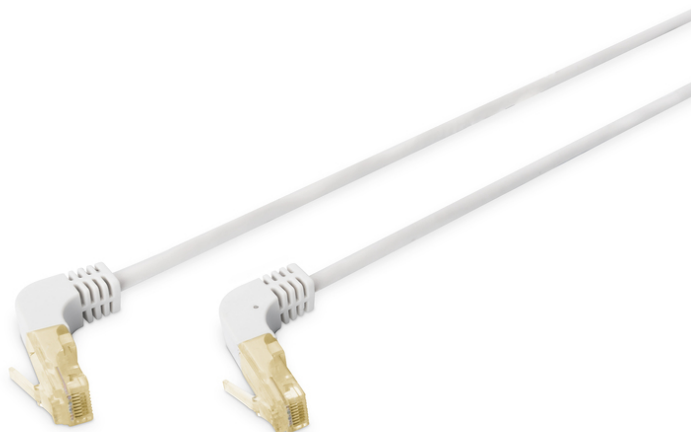

DIGITUS CAT 6A S/FTP patch cord, 90° angled plug

DK-1644-A-15090
EAN 4016032461913

CAT 6A S-FTP 90° angled patch cord, Cu, LSZH AWG 26/7, length 15 m, color grey

This DIGITUS® patch cable is equipped with two 90° angled RJ45 plugs. It is ideal for applications where space is limited. The Category 6A Class EA patch cords are manufactured and tested to the ISO/IEC 11801 and DIN EN 50173 Category 6 A specifications. They will guarantee the installed cabling system is compliant with the ISO & EN channel specification requirements and will provide optimum performance levels of DIGITUS® Category 6A cabling. The performance is tested up to 500 MHz inclusive performance characteristics such as near end cross talk ("NEXT"). DIGITUS® patch cords are designed and produced to fulfill the highest requirements of various application areas in full volume. Each cable is fitted with a molded boot which comes with kink protection and strain relief. Furthermore the boot is equipped with a latch protection that prevents the latching lever against breaking. You can easily identify

the Category 6A, because of the transparent yellow colored connector.

Future-oriented standards and high-end quality for your network

- 2x RJ45 (8P8C) 90° angled connectors
- Boots with kink protection, strain relief and latch protection
- Length marking on boot
- Conductor: Copper (Cu)
- Configuration: 1:1
- Category: CAT 6A
- Shielding: S-FTP, pairs in metal foil and braid shielding
- Length: 15 m
- Color: grey
- Jacket: LSOH
- Slim Version: no
- Structure: 4 x 2 AWG 26/7, twisted pair