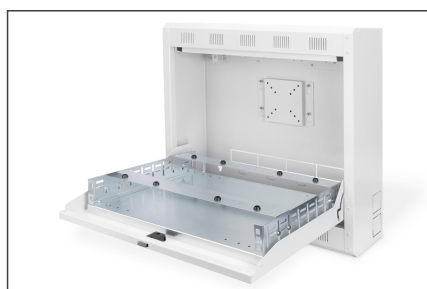

More images: