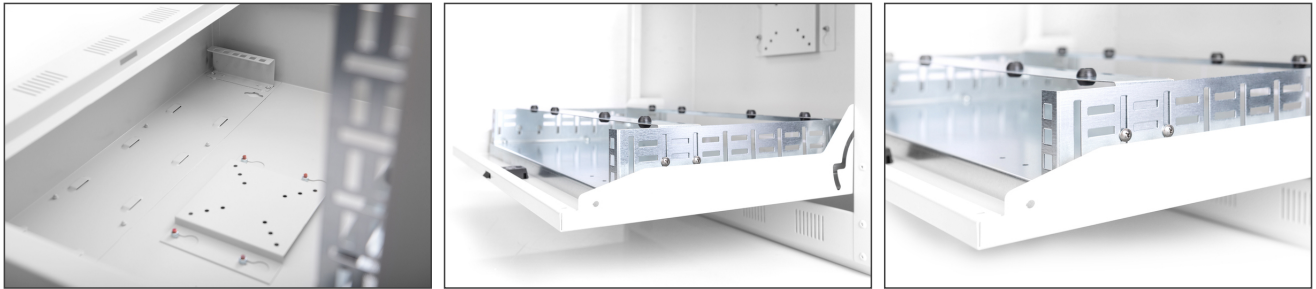

Safety notes

- Please read the entire manual before starting assembly and installation. Please contact your local dealer if you have any questions about the instructions or warnings.
- CAUTION: Use with products that exceed the permitted weight may result in damage or possible injury.
- Brackets should be fitted in accordance with the installation instructions. Incorrect installation can result in damage or injury.
- Use safety equipment and suitable tools. The product should only be installed by specialists.
- The load-bearing surfaces should be able to safely withstand the entire weight of appliances and all additional components.
- Only use the installation screws supplied and DO NOT TIGHTEN the screws TOO TIGHT.
- This product contains small parts that can cause a choking hazard if swallowed. Keep these parts away from children.
- Only use this product indoors. Using the product outdoors can lead to injuries and damage.
- IMPORTANT: Before installation, please check all components received against the components list. If parts are damaged or missing, ask your local dealer for replacement parts.

EU responsible person

EU based economic operator ensuring the product complies with the required regulations.

ASSMANN Electronic GmbH
Auf dem Schüffel 3
Lüdenscheid, Germany
<https://www.assmann.com>
info@assmann.com