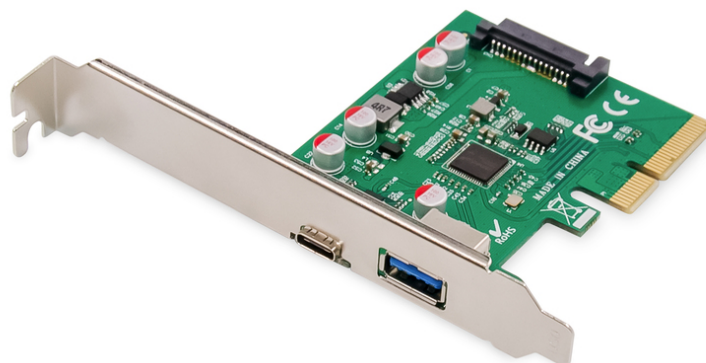

# DIGITUS PCIe card, USB Type-C™ + USB-A

**DS-30225**  
**EAN 4016032460077**

### PCIe Card, USB Type-C + USB Type-A up to 10GB/s

Extend your PC with two external USB 3.1 ports that enable you to connect different USB devices to your computer, such as docking stations, card readers or external enclosures. The card has 2 external USB 3.1 ports: 1x USB-A socket, 1x USB Type-C™ socket and enables a data transfer rate of up to 10 Gbps. The card can also be installed in small computer enclosures via the included low profile aperture.

### USB 3.1 PCI Express interface card with 2 external USB 3.1 ports: 1x USB-A socket, 1x USB Type-C™ socket for latest generation devices

- USB 3.1 SuperSpeed up to 10 Gbps
- 1x SuperSpeed USB 10 Gbps (USB 3.1 Gen 2) USB Type-C™ socket
- 1X SuperSpeed USB 10 Gbps (USB 3.1 Gen 2) A socket
- Supports data transfer rates of 10G / 5G / 480 / 12 / 1.5 Mbps
- Power USB Type-C™ port 5 V / 3 A

- Power USB Type-A port 5 V / 900 mA
- SATA 15-pin power connector for additional power supply from the motherboard
- Supports 4-way PCI Express v2.0
- Supports eXtensible Host Controller Interface (xHCI) specification 1.1
- Supports multiple INs
- Overvoltage protection
- Supports remote wakeup function via keyboard or mouse
- Supported operating systems: Windows 7/8/8.1/10, Linux