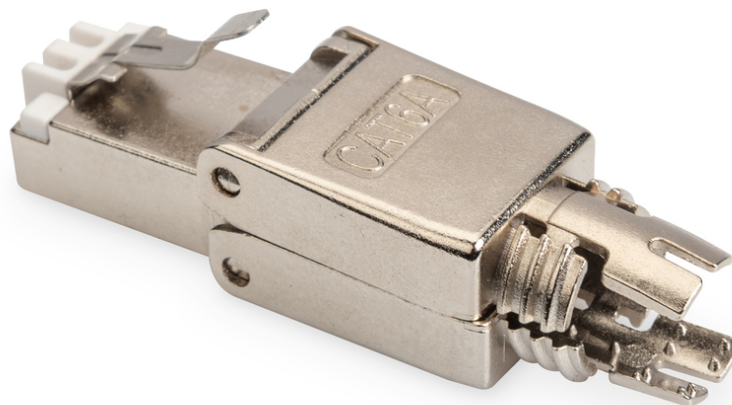

DIGITUS CAT 6A Field Termination Plug, shielded, tool-free mounting connection

DN-93634
EAN 4016032458739

CAT 6A tool-less connector, AWG 22-27, metal latch supports up to 4PPoE, IEEE802.3bt

The DIGITUS® CAT 6A plug for field mounting is a modern and high-quality RJ45 plug, which is not only characterized by its very simple applicability, but also stands by the side of the field assembler in every application reliably and time-saving. The fast assembly is possible in only 60 seconds without any special tools. The enormous flexibility, make it the perfect choice at all locations. It is suitable for all networks, from Voice to 10 Gigabit Ethernet. Satisfied customers due to fast and cost-saving installation, repair and maintenance are the logical consequence of this innovative RJ45 connector. Why complicated, if it can be easy? See for yourself!

Tool-free field assembly - easy with this shielded metal field termination plug.

- Transmission properties:
- Category 6A, 10GBase-T, 500 MHz
- ISO/IEC 11801 3rd Ed., EN 50173-1, IEC 60603-7-51
- Suitable for PoE/PoE/4PPoE (IEEE 802.3af, 3at, 3b)
- General properties:
- RJ45 male, 8P8C
- Cable installation via IDC strips, color coded according to EIA/TIA 568 A & B
- Cable fixation by screwable strain relief

- Tool-free mounting connection
- 360° shield coverage
- Technical properties:
- Housing material: Zinc die-cast, nickel-plated
- Contact material: Phosphor bronze
- Coating of the contacts: Nickel, gold-plated 0.5 µ
- Physical properties:
- Insertion force: 30N max. (IEC 60603-7-5)
- Retention strength: 7.7 kg between jack and plug
- Operation temperature: -20°C bis zu +70°C (ISO/IEC 11801, ANSI/TIA 568 C.2)
- Mating cycles female: > 750 acc. to ISO/IEC 11801, IEC 60603-7-5
- IDC wire size: AWG (26/7 - 22/1), solid and stranded conductor
- Tested with AWG 22/1 solid conductor
- (DIGITUS® DK-174X-A-VH-X, AWG 22/1 CAT 7A installation cable)
- Dielectric strength: 1000 VDC (Contact/Contact), 1500 VDC (Contact/Ground)