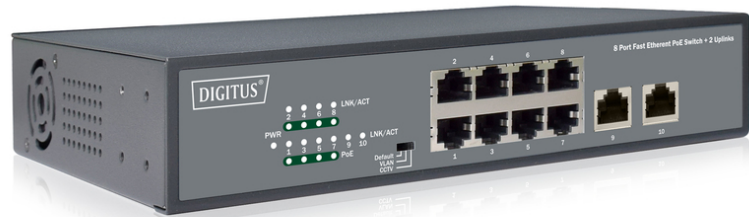

DIGITUS 8-Port Fast Ethernet PoE Networkswitch, Desktop, unmanaged, 2 Uplink Ports RJ45, 120 W, af/at

DN-95323-1
EAN 4016032457862

Fast Ethernet PoE Switch 8-port PoE + 2-port uplink, 120W PoE budget

Fast Ethernet PoE Switch, 8-port PoE + 2-port uplink, 120W PoE budget

Network Switch with integrated Power over Ethernet (PoE) solution for an optimal, cost effective and fast integration in small or medium-sized networks

- 8-port 10/100Base-TX with PoE support
- 2-port Fast Ethernet uplink
- Meets the network standards IEEE 802.3, IEEE802.3u, IEEE802.3q, IEEE802.3az, IEEE802.3x, IEEE802.3af, IEEE802.3at
- With integrated DIP switch to enable VLAN or extensive mode
- Extensive mode for ranges up to 250 meters with a transmission rate of 10Mbps
- PoE current output 55 V DC, max. 30 W per port
- PoE power supply mode A, PIN 1/2(+), 3/6(-)
- Supports non-blocking, non-head-of-line forwarding
- Supports back pressure and bandwidth control in each port
- Store and forward technology for optimized data transfer
- Automatic speed and half/full duplex recognition/adjustment
- Auto MDI/MDI-X function
- Backplane with 2 Gbps
- Supports up to 8K MAC addresses

- Integrated power supply unit
- Maximum PoE power of 120 watts
- Maximum output line 125 watts
- Fanless design
- Number of ports: 8
- PoE Power budget: 120 W
- PoE standard: IEEE802.3at (PoE+)
- Ethernet speed: Fast Ethernet
- Industrial usage: no
- Installation type: 19 inch, Desktop
- Managed: no
- Number of ports (Uplink): 2
- Outdoorsuitable: no
- PoE (Power over Ethernet): yes
- Protection against vandalism: no
- Uplink port connection: RJ45/SFP
- VLAN: no