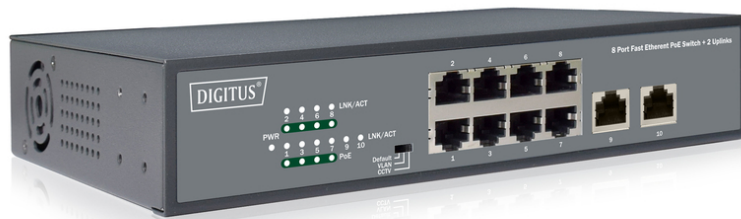

DIGITUS 8-Port Fast Ethernet PoE Networkswitch, Desktop, unmanaged, 2 Uplink Ports RJ45, 120 W, af/at

DN-95323-1
EAN 4016032457862

Fast Ethernet PoE Switch 8-port PoE + 2-port uplink, 120W PoE budget

Fast Ethernet PoE Switch, 8-port PoE + 2-port uplink, 120W PoE budget

Network Switch with integrated Power over Ethernet (PoE) solution for an optimal, cost effective and fast integration in small or medium-sized networks

- 8-port 10/100Base-TX with PoE support
- 2-port Fast Ethernet uplink
- Meets the network standards IEEE 802.3, IEEE802.3u, IEEE802.3q, IEEE802.3az, IEEE802.3x, IEEE802.3af, IEEE802.3at
- With integrated DIP switch to enable VLAN or extensive mode
- Extensive mode for ranges up to 250 meters with a transmission rate of 10Mbps
- PoE current output 55 V DC, max. 30 W per port
- PoE power supply mode A, PIN 1/2(+), 3/6(-)
- Supports non-blocking, non-head-of-line forwarding
- Supports back pressure and bandwidth control in each port
- Store and forward technology for optimized data transfer
- Automatic speed and half/full duplex recognition/adjustment
- Auto MDI/MDI-X function
- Backplane with 2 Gbps
- Supports up to 8K MAC addresses

- Integrated power supply unit
- Maximum PoE power of 120 watts
- Maximum output line 125 watts
- Fanless design
- Number of ports: 8
- PoE Power budget: 120 W
- PoE standard: IEEE802.3at (PoE+)
- Ethernet speed: Fast Ethernet
- Industrial usage: no
- Installation type: 19 inch, Desktop
- Managed: no
- Number of ports (Uplink): 2
- Outdoorsuitable: no
- PoE (Power over Ethernet): yes
- Protection against vandalism: no
- Uplink port connection: RJ45/SFP
- VLAN: no