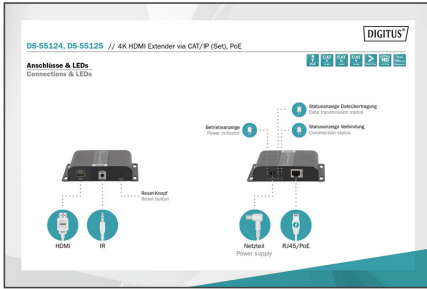

More images:

Safety notes

- If the device is powered by a plug-in power supply, ensure that the power adapter is connected correctly and meets the specified requirements (e.g. voltage and current).
- Only use certified CAT5e or CAT6 cables to ensure stable signal transmission.
- For particularly long cable runs or in environments prone to interference, it is recommended to use shielded network cables.
- Make sure that all connections are tight and secure to avoid loose contacts that could affect the signal quality. Make sure that the HDMI and Ethernet connections are connected correctly.
- Make sure that the CAT cable is not laid near high-voltage power lines or other strong sources of electromagnetic interference to avoid signal interference.
- Only operate the device within the specified temperature range.
- Do not use the device outdoors or in damp or wet environments
- Check all connections and cables regularly for wear or damage. Cables and connections can wear out, especially with frequent use or long installations, which can lead to poor signal quality or system failure.

EU responsible person

EU based economic operator ensuring the product complies with the required regulations.

ASSMANN Electronic GmbH
Auf dem Schüffel 3
Lüdenscheid, Germany
<https://www.assmann.com>
info@assmann.com