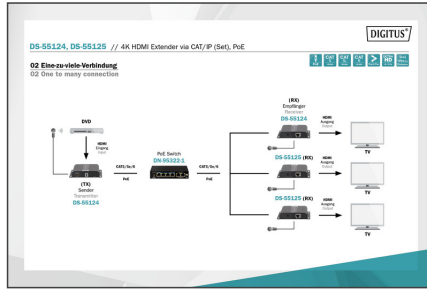

More images:

Safety notes

- If the device is powered by a plug-in power supply, ensure that the power adapter is connected correctly and meets the specified requirements (e.g. voltage and current).
- Only use certified CAT5e or CAT6 cables to ensure stable signal transmission.
- For particularly long cable runs or in environments prone to interference, it is recommended to use shielded network cables.
- Make sure that all connections are tight and secure to avoid loose contacts that could affect the signal quality. Make sure that the HDMI and Ethernet connections are connected correctly.
- Make sure that the CAT cable is not laid near high-voltage power lines or other strong sources of electromagnetic interference to avoid signal interference.
- Only operate the device within the specified temperature range.
- Do not use the device outdoors or in damp or wet environments
- Check all connections and cables regularly for wear or damage. Cables and connections can wear out, especially with frequent use or long installations, which can lead to poor signal quality or system failure.

EU responsible person

EU based economic operator ensuring the product complies with the required regulations.

ASSMANN Electronic GmbH
Auf dem Schüffel 3
Lüdenscheid, Germany
<https://www.assmann.com>
info@assmann.com