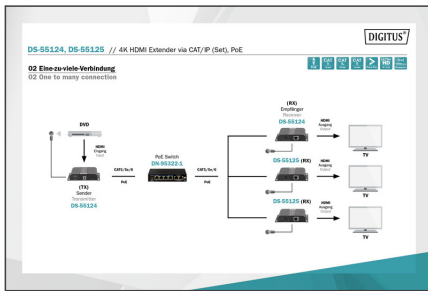

More images:

Safety notes

- If the device is powered by a plug-in power supply, ensure that the power adapter is connected correctly and meets the specified requirements (e.g. voltage and current).
- Only use certified CAT5e or CAT6 cables to ensure stable signal transmission.
- For particularly long cable runs or in environments prone to interference, it is recommended to use shielded network cables.
- Make sure that all connections are tight and secure to avoid loose contacts that could affect the signal quality. Make sure that the HDMI and Ethernet connections are connected correctly.
- Make sure that the CAT cable is not laid near high-voltage power lines or other strong sources of electromagnetic interference to avoid signal interference.
- Only operate the device within the specified temperature range.
- Do not use the device outdoors or in damp or wet environments
- Check all connections and cables regularly for wear or damage. Cables and connections can wear out, especially with frequent use or long installations, which can lead to poor signal quality or system failure.

EU responsible person

EU based economic operator ensuring the product complies with the required regulations.

ASSMANN Electronic GmbH
Auf dem Schüffel 3
Lüdenscheid, Germany
<https://www.assmann.com>
info@assmann.com