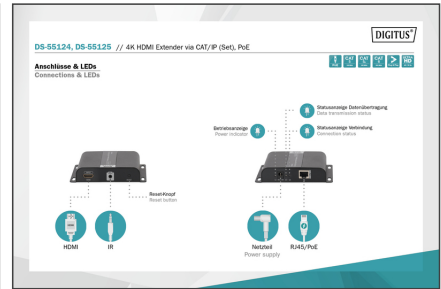

More images:

Safety notes

- If the device is powered by a plug-in power supply, ensure that the power adapter is connected correctly and meets the specified requirements (e.g. voltage and current).
- Only use certified CAT5e or CAT6 cables to ensure stable signal transmission.
- For particularly long cable runs or in environments prone to interference, it is recommended to use shielded network cables.
- Make sure that all connections are tight and secure to avoid loose contacts that could affect the signal quality. Make sure that the HDMI and Ethernet connections are connected correctly.
- Make sure that the CAT cable is not laid near high-voltage power lines or other strong sources of electromagnetic interference to avoid signal interference.
- Only operate the device within the specified temperature range.
- Do not use the device outdoors or in damp or wet environments
- Check all connections and cables regularly for wear or damage. Cables and connections can wear out, especially with frequent use or long installations, which can lead to poor signal quality or system failure.

EU responsible person

EU based economic operator ensuring the product complies with the required regulations.

ASSMANN Electronic GmbH
Auf dem Schüffel 3
Lüdenscheid, Germany
<https://www.assmann.com>
info@assmann.com