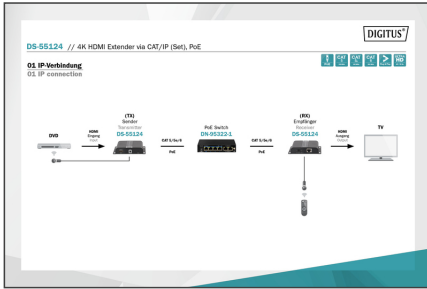

More images:

Safety notes

- If the device is powered by a plug-in power supply, ensure that the power adapter is connected correctly and meets the specified requirements (e.g. voltage and current).
- Only use certified CAT5e or CAT6 cables to ensure stable signal transmission.
- For particularly long cable runs or in environments prone to interference, it is recommended to use shielded network cables.
- Make sure that all connections are tight and secure to avoid loose contacts that could affect the signal quality. Make sure that the HDMI and Ethernet connections are connected correctly.
- Make sure that the CAT cable is not laid near high-voltage power lines or other strong sources of electromagnetic interference to avoid signal interference.
- Only operate the device within the specified temperature range.
- Do not use the device outdoors or in damp or wet environments
- Check all connections and cables regularly for wear or damage. Cables and connections can wear out, especially with frequent use or long installations, which can lead to poor signal quality or system failure.

EU responsible person

EU based economic operator ensuring the product complies with the required regulations.

ASSMANN Electronic GmbH
Auf dem Schüffel 3
Lüdenscheid, Germany
<https://www.assmann.com>
info@assmann.com