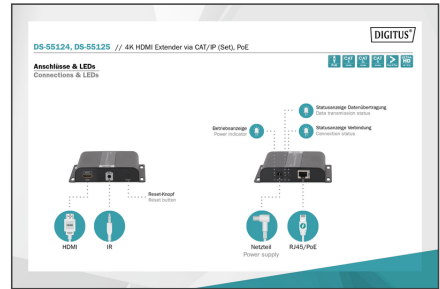

More images:

Safety notes

- If the device is powered by a plug-in power supply, ensure that the power adapter is connected correctly and meets the specified requirements (e.g. voltage and current).
- Only use certified CAT5e or CAT6 cables to ensure stable signal transmission.
- For particularly long cable runs or in environments prone to interference, it is recommended to use shielded network cables.
- Make sure that all connections are tight and secure to avoid loose contacts that could affect the signal quality. Make sure that the HDMI and Ethernet connections are connected correctly.
- Make sure that the CAT cable is not laid near high-voltage power lines or other strong sources of electromagnetic interference to avoid signal interference.
- Only operate the device within the specified temperature range.
- Do not use the device outdoors or in damp or wet environments
- Check all connections and cables regularly for wear or damage. Cables and connections can wear out, especially with frequent use or long installations, which can lead to poor signal quality or system failure.

EU responsible person

EU based economic operator ensuring the product complies with the required regulations.

ASSMANN Electronic GmbH
Auf dem Schüffel 3
Lüdenscheid, Germany
<https://www.assmann.com>
info@assmann.com