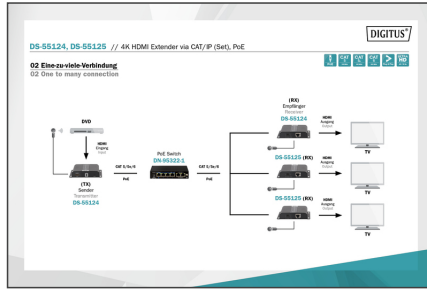

More images:

Safety notes

- If the device is powered by a plug-in power supply, ensure that the power adapter is connected correctly and meets the specified requirements (e.g. voltage and current).
- Only use certified CAT5e or CAT6 cables to ensure stable signal transmission.
- For particularly long cable runs or in environments prone to interference, it is recommended to use shielded network cables.
- Make sure that all connections are tight and secure to avoid loose contacts that could affect the signal quality. Make sure that the HDMI and Ethernet connections are connected correctly.
- Make sure that the CAT cable is not laid near high-voltage power lines or other strong sources of electromagnetic interference to avoid signal interference.
- Only operate the device within the specified temperature range.
- Do not use the device outdoors or in damp or wet environments
- Check all connections and cables regularly for wear or damage. Cables and connections can wear out, especially with frequent use or long installations, which can lead to poor signal quality or system failure.

EU responsible person

EU based economic operator ensuring the product complies with the required regulations.

ASSMANN Electronic GmbH
Auf dem Schüffel 3
Lüdenscheid, Germany
<https://www.assmann.com>
info@assmann.com