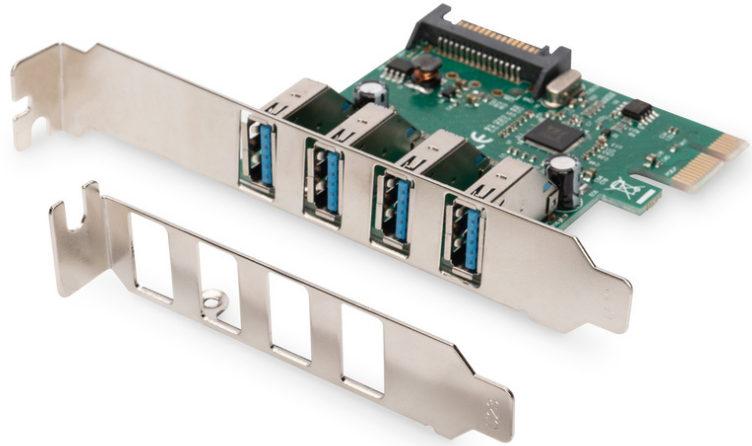

# DIGITUS 4-Port USB 3.0 PCI Express Add-on Card

DS-30221-1  
EAN 4016032448082

**USB 3.0, 4 Port, PCI Express Add-On card 4 Ports A/F External, VL805 chipset**

The performance boost for the new generation of ultra fast USB peripherals

**Data transfer rate up to 5 Gbps**

- 4x USB 3.0 ports
- Downward compatible to USB 2.0/1.1 devices
- Supported data transfer rates: Super-Speed (5Gbps), High-Speed (480Mbps), Full-Speed (12Mbps) and Low-Speed (1.5Mbps)
- Supports plug and play and hot swapping
- Compliant with PCI-Express Specification v2.0 and backward compatible with PCI-Express 1.x