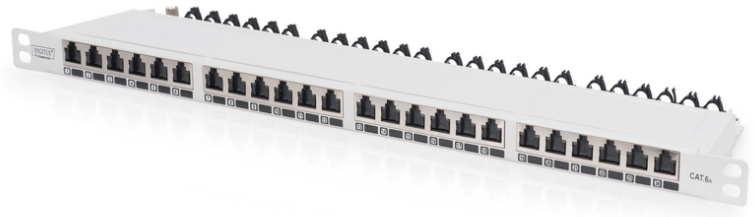

DIGITUS CAT 6A, Class EA High Density Patch Panel, shielded

DN-91624S-SL-EA-G
EAN 4016032444848

CAT 6A EA patch panel, shielded, 24-port RJ45 dust cover, 8P8C, 0.5U, grey RAL 7035

The DIGITUS® 24-port 0.5U Patch Panel offers a high density. As the panel is only 0.5U in height, it allows to present 48 ports on 1U (2 panels with 24 ports each) which can be installed.

Save a lot of space (only 0.5U) - With shutters for dust protection - Best performance and link quality for your network

- Transmission properties: Category 6A, Class EA
- Area of application: Up to 500 MHz, 10GBase-T
- Norms: ISO/IEC 11801 2nd Ed., EN 50173-1, EIA/TIA 568-C, 802.3af, 802.3at PoE+
- General properties:
- Suitable for 483 mm (19") cabinet mounting
- RJ45 female, 8P8C
- Cable installation via LSA strips, color coded according to EIA/TIA 568 A & B
- Cable fixing with smart cable ties
- Central ground connection
- 360° shield coverage
- Integrated dust cover
- Mechanical properties:
- Housing material: 1.5 mm galvanic cold rolled steel, acc. to EN1.4301, UNS S30400, AISI 304 and LMSAD110

- RJ45 female material: ABS UL 94V-0
- RJ45 female contact: Tinned phosphor bronze, 0.5 µ gold-plated contact
- RJ45 shielding: Tinned bronze
- LSA termination clamp: Krone LSA+, UL 94V-2, zinc plated phosphor bronze
- Ground wire: Not included
- Conductor plate: FR4, UL 94V-0
- Physical properties:
- Insertion force: 30N max. (IEC 60603-7-5)
- Retention strength: 7.7 kg between jack and plug
- Operation temperature: -20° C to +70 °C (ISO/IEC 11801, EN 50173-1, ANSI/TIA/EIA 568 C)
- Mating cycles female: > 750 acc. to ISO/IEC 11801, IEC 60603-7-5
- Clamp: > 200 acc. to ISO/IEC 11801, IEC 60603-7-5
- IDC wire size: 22 – 26 AWG solid and stranded conductor
- Insulation resistance: > 500 MOhm
- Contact resistance: < 20 MilliOhm
- Dielectric strength: 1000 VDC (Contact/Contact), 1500 VDC (Contact/Ground)
- Colour: Grey RAL7035
- Color: light grey, RAL 7035
- Ports: 24
- Units: 0
- Category: CAT 6A