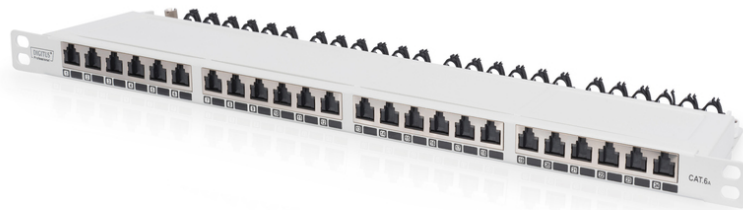

# DIGITUS CAT 6A, Class EA High Density Patch Panel, shielded

**DN-91624S-SL-EA-G**  
**EAN 4016032444848**

**CAT 6A EA patch panel, shielded, 24-port RJ45 dust cover, 8P8C, 0.5U, grey RAL 7035**

The DIGITUS® 24-port 0.5U Patch Panel offers a high density. As the panel is only 0.5U in height, it allows to present 48 ports on 1U (2 panels with 24 ports each) which can be installed.

**Save a lot of space (only 0.5U) - With shutters for dust protection - Best performance and link quality for your network**

- Transmission properties: Category 6A, Class EA
- Area of application: Up to 500 MHz, 10GBase-T
- Norms: ISO/IEC 11801 2nd Ed., EN 50173-1, EIA/TIA 568-C, 802.3af, 802.3at PoE+
- General properties:
- Suitable for 483 mm (19") cabinet mounting
- RJ45 female, 8P8C
- Cable installation via LSA strips, color coded according to EIA/TIA 568 A & B
- Cable fixing with smart cable ties
- Central ground connection
- 360° shield coverage
- Integrated dust cover
- Mechanical properties:
- Housing material: 1.5 mm galvanic cold rolled steel, acc. to EN1.4301, UNS S30400, AISI 304 and LMSAD110