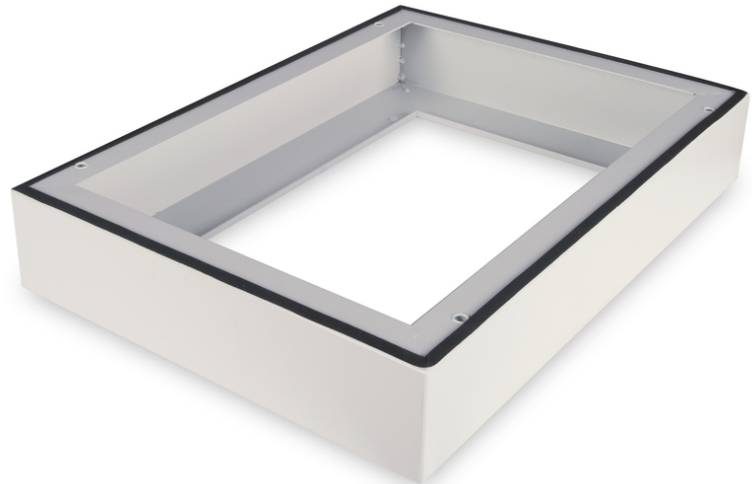

DIGITUS Plinth for IP55 Wall Mounting Cabinets - 600x450 mm (WxD)

DN-19 PLINTH-45-I-OD
EAN 4016032444169

Plinth for IP55 outdoor wall mounting cabinet 100x600x450 mm, color grey (RAL 7035)

The plinth for 483 mm (19") IP55 wall mounting cabinets extends the height to 100 mm and provides space for organized cabling. Mounting can be done easily via included screws. The plinth is also equipped with a gasket to maintain the IP55 protection. It makes the floor installation on concrete basement possible.

- Easy installation underneath the cabinets

- 1.5 - 2.0 mm strong steel sheet
- Color: light grey, RAL 7035
- Depth: 450 mm
- Width: 600 mm
- For cabinet series: Wall Mounting
- Inch form factor (IEC 60297): 482.6 mm (19")