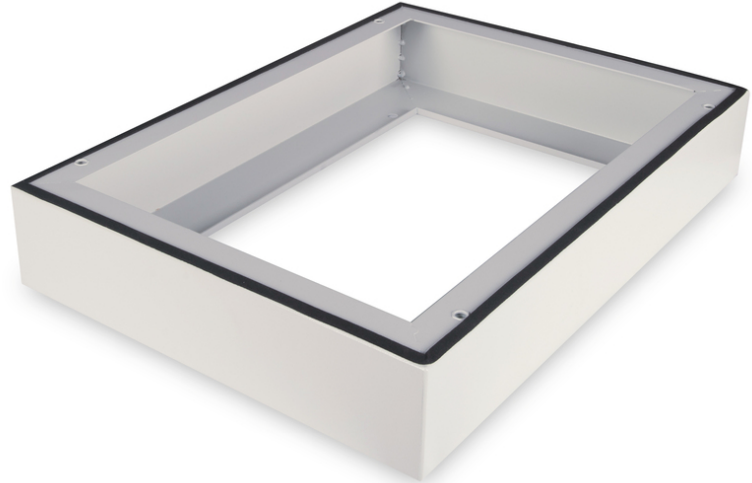

DIGITUS Plinth for IP55 Wall Mounting Cabinets - 600x450 mm (WxD)

DN-19 PLINTH-45-I-OD
 EAN 4016032444169

Plinth for IP55 outdoor wall mounting cabinet 100x600x450 mm, color grey (RAL 7035)

The plinth for 483 mm (19") IP55 wall mounting cabinets extends the height to 100 mm and provides space for organized cabling. Mounting can be done easily via included screws. The plinth is also equipped with a gasket to maintain the IP55 protection. It makes the floor installation on concrete basement possible.

- Easy installation underneath the cabinets

- 1.5 - 2.0 mm strong steel sheet
- Color: light grey, RAL 7035
- Depth: 450 mm
- Width: 600 mm
- For cabinet series: Wall Mounting
- Inch form factor (IEC 60297): 482.6 mm (19")