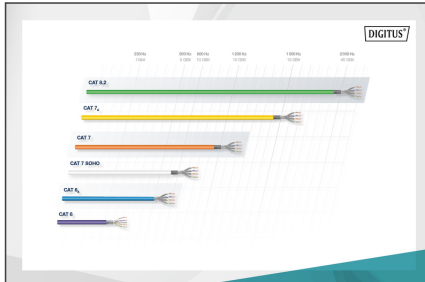

Probekennwerte Produktkennwerte		Physikalische Spezifikationen / Physical Properties	
Hersteller	DIGITUS (Germany, Munich, Germany)	Norm	EN 50288, EN 50521, EN 50523, EN 50524, EN 50639
Produktname	DIGITUS Professional Network Cable	Brand	DIGITUS
Artikelnummer	1615	Material	100% Polyester
Hersteller-Teilnummer	1615	Materialnummer	1615
Produktcode	1615	Hersteller-Teilnummer	1615
Hersteller-Teilnummer	1615	Hersteller-Teilnummer	1615
Hersteller-Teilnummer	1615	Hersteller-Teilnummer	1615
Hersteller-Teilnummer	1615	Hersteller-Teilnummer	1615
Hersteller-Teilnummer	1615	Hersteller-Teilnummer	1615
Hersteller-Teilnummer	1615	Hersteller-Teilnummer	1615
Hersteller-Teilnummer	1615	Hersteller-Teilnummer	1615

Leitungsleistungen / Transmission Properties										
Paar	AWG	UTP	NEST	PK-NEST	AKH	PK-AKH	TK	PK-TK	PK-BK-TK	PK-BK-TK
1	23	17	18,2	19,2	20,2	21,2	22	23	24	25
2	18	18,2	19,2	20,2	21,2	22,2	23	24	25	26
3	16	18,2	19,2	20,2	21,2	22,2	23	24	25	26
4	14	18,2	19,2	20,2	21,2	22,2	23	24	25	26
5	12	18,2	19,2	20,2	21,2	22,2	23	24	25	26
6	11	18,2	19,2	20,2	21,2	22,2	23	24	25	26
7	10	18,2	19,2	20,2	21,2	22,2	23	24	25	26
8	9	18,2	19,2	20,2	21,2	22,2	23	24	25	26
9	8	18,2	19,2	20,2	21,2	22,2	23	24	25	26
10	7	18,2	19,2	20,2	21,2	22,2	23	24	25	26