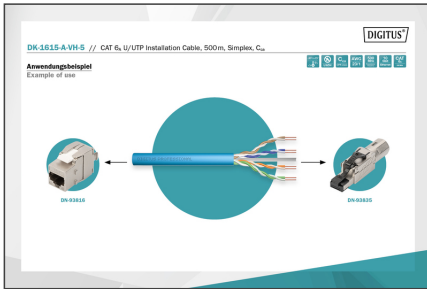

More images: