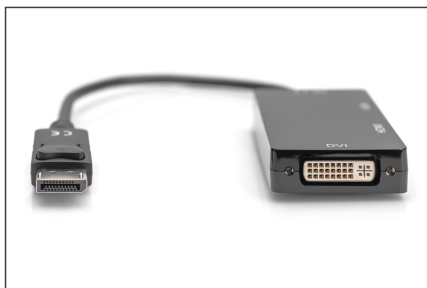

DIGITUS DisplayPort 3in1 Adapter / Converter

AK-340418-002-S
EAN 4016032433781

DisplayPort Converter Cable, Type DP-HDMI,DVI,VGA M-F/F/F, 0.2m, 3in1 Multi-Media cable, gold,bl

This adapter / converter will be used to connect your computer or notebook with DisplayPort interface to any HDMI, DVI or VGA display.

No need to buy 3 single adapter

- Converts Displayport signals into HDMI, DVI and VGA signals
- Input: 1x DisplayPort; Output: 1x HDMI & 1x DVI & 1x VGA
- Support 4K/2K with 30Hz
- DisplayPort 1.2 Data rate up to 5.4Gbit/s
- HDMI 1.4 Data rate up to 3Gbit/s
- DVI & VGA interfaces support Full HD 1080P@60Hz
- VGA resolution up to WUXGA 1920x1200 dpi (reduced blanking)
- Plug and Play Installation
- No power supply unit required
- Assortment: DisplayPort Cables
- AWG: 28/30

- Color cable: black
- Color connector: black
- Connector 1: DP, plug
- Connector 2: DP, jack + HDMI type A, jack + DVI-D, jack
- Connector surface: gold-plated
- DisplayPort standard: DisplayPort 1.2
- HDTV Standard: Ultra HD 4K
- Hoods: molded
- Interlock: Snap fastener
- Packaging: Polybag
- Wire material: CU
- Length: 0.2 m
- AOC - Active Optical Cable: no
- Shielding: triple shielding

More images:

AK-340418-002-S
DisplayPort 3in1 Adapter / Converter

DIGITUS

Ultra HD Resolution
Full HD Resolution
Play and Play
Support 2x2
HDMI Standard
HDMI Standard

DisplayPort
DVI

AK-340418-002-S
DisplayPort 3in1 Adapter / Converter