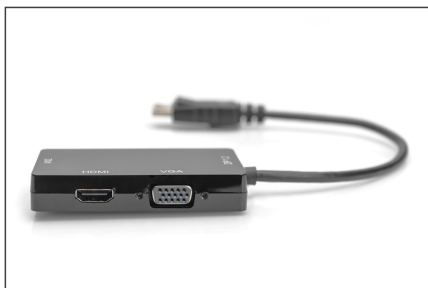

More images: