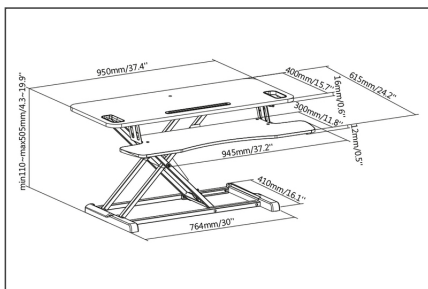

More images: