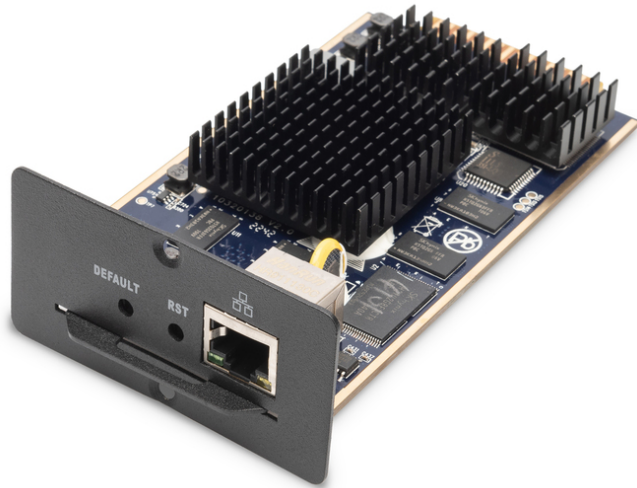

DIGITUS IP Function Module for KVM Switches

DS-51000-1
EAN 4016032430018

IP function module for KVM switches for DS-23200-2, DS-23000-2, remote control

The Digitus ® IP modules are ideal for use with KVM switches in small to medium server rooms, where an administrator access must be guaranteed at any time from any location. They provide direct connection via a KVM switch connected to the computer via an existing Internet connection.

Remotely access computers via LAN, WAN, or the Internet

- Remote KVM (keyboard, video and mouse) access over IP
- Remotely access computers via LAN, WAN, or the Internet

- Full control under all OS, in BIOS level, during boot, or at Blue Screens
- Remote port selection switch for convenient switch placement
- Remote WEB-based management
- DES encryption of all transmitted data
- IP access via 10/100/1000Mbps LAN