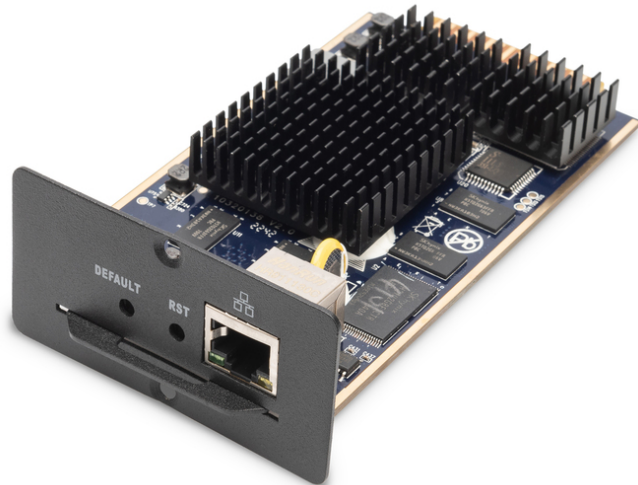

# DIGITUS IP Function Module for KVM Switches

DS-51000-1  
EAN 4016032430018

**IP function module for KVM switches for DS-23200-2, DS-23000-2, remote control**

The Digitus ® IP modules are ideal for use with KVM switches in small to medium server rooms, where an administrator access must be guaranteed at any time from any location. They provide direct connection via a KVM switch connected to the computer via an existing Internet connection.

**Remotely access computers via LAN, WAN, or the Internet**

- Remote KVM (keyboard, video and mouse) access over IP
- Remotely access computers via LAN, WAN, or the Internet

- Full control under all OS, in BIOS level, during boot, or at Blue Screens
- Remote port selection switch for convenient switch placement
- Remote WEB-based management
- DES encryption of all transmitted data
- IP access via 10/100/1000Mbps LAN