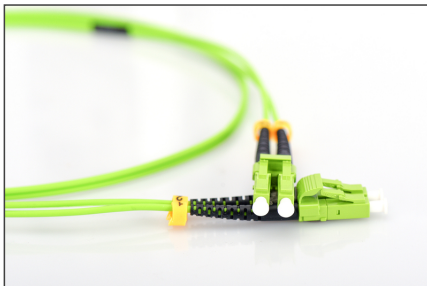

# DIGITUS Fiber Optic Multimode Patch Cord, LC / LC

DK-2533-02-5  
EAN 4016032424512

**FO patch cord, duplex, LC to LC MM OM5 50/125 μ, 2 m**

FO patch cord, duplex, LC to LC,MM OM5 50/125 μ, 2 m

**Future-oriented standards and high-end quality for your network.**

- Duplex cable
- LSOH
- Connector with ceramic ferrule
- Single packed with test-report
- cable diameter 2mm
- Assortment: Fiber Optic Patch Cables
- Boot: single-color

- Cable diameter: 3 mm
- Cable type: I-VH 2G50/125μ
- Color cable: lemon green
- Connector 1: LC
- Connector 2: LC
- Fiber class: OM5
- Fiber diameter: 50/125μ
- Mode: Multimode
- Packaging: DIGITUS Polybag
- Length: 2 m

**More images:**

Part No.	DK-2533-02-5			
Length	2 m			
Cable Type	Duplex MM 50/125		OM5 LSZH	
	END A	END B		
Connector Type	LC		LC	
Insertion Loss (dB)	0.14	0.13	0.15	0.14
Return Loss (dB)	40.20	39.10	38.20	41.30
Q.C.	PASS			