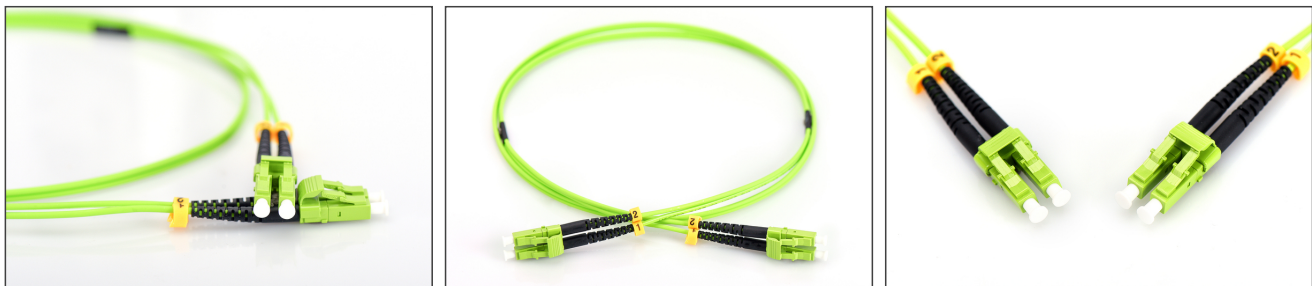

DIGITUS Fiber Optic Multimode Patch Cord, LC / LC

DK-2533-01-5
EAN 4016032424505

FO patch cord, duplex, LC to LC MM OM5 50/125 μ, 1 m

FO patch cord, duplex, LC to LC,MM OM5 50/125 μ, 1 m

Future-oriented standards and high-end quality for your network.

- Duplex cable
- LSOH
- Connector with ceramic ferrule
- Single packed with test-report
- cable diameter 2mm
- Assortment: Fiber Optic Patch Cables

- Boot: single-color
- Cable type: I-VH 2G50/125μ
- Color cable: lemon green
- Connector 1: LC
- Connector 2: LC
- Fiber class: OM5
- Fiber diameter: 50/125μ
- Mode: Multimode
- Packaging: DIGITUS Polybag
- Length: 1 m

More images:

Part No.	DK-2533-01-5			
Lenght	1 m			
Cable Type	Duplex MM 50/125		OM5 LSZH	
	END A		END B	
Connector Type	LC		LC	
Insertion Loss (dB)	0.14	0.13	0.15	0.14
Return Loss (dB)	40.20	39.10	38.20	41.30
Q.C.	PASS			