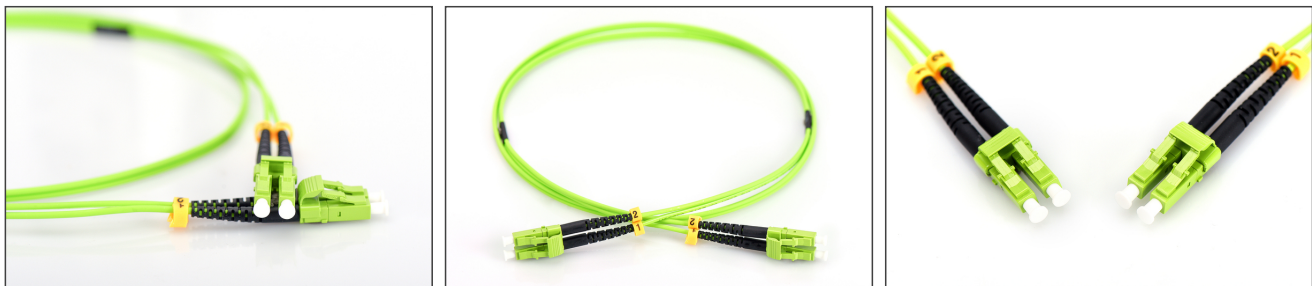

DIGITUS Fiber Optic Multimode Patch Cord, LC / LC

DK-2533-01-5
EAN 4016032424505

FO patch cord, duplex, LC to LC MM OM5 50/125 μ, 1 m

FO patch cord, duplex, LC to LC,MM OM5 50/125 μ, 1 m

Future-oriented standards and high-end quality for your network.

- Duplex cable
- LSOH
- Connector with ceramic ferrule
- Single packed with test-report
- cable diameter 2mm
- Assortment: Fiber Optic Patch Cables

- Boot: single-color
- Cable type: I-VH 2G50/125μ
- Color cable: lemon green
- Connector 1: LC
- Connector 2: LC
- Fiber class: OM5
- Fiber diameter: 50/125μ
- Mode: Multimode
- Packaging: DIGITUS Polybag
- Length: 1 m

More images:

Part No.	DK-2533-01-5			
Lenght	1 m			
Cable Type	Duplex MM 50/125		OM5 LSZH	
	END A		END B	
Connector Type	LC		LC	
	LC	LC	LC	LC
Insertion Loss (dB)	0.14	0.13	0.15	0.14
Return Loss (dB)	40.20	39.10	38.20	41.30
Q.C.	PASS			