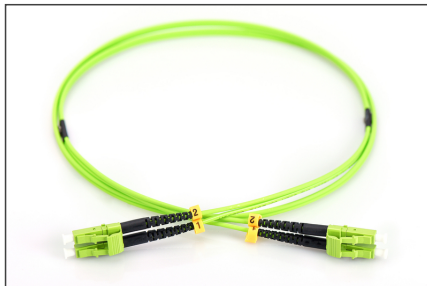

DIGITUS Fiber Optic Multimode Patch Cord, LC / LC

DK-2533-01-5
EAN 4016032424505

FO patch cord, duplex, LC to LC MM OM5 50/125 μ, 1 m

FO patch cord, duplex, LC to LC,MM OM5 50/125 μ, 1 m

Future-oriented standards and high-end quality for your network.

- Duplex cable
- LSOH
- Connector with ceramic ferrule
- Single packed with test-report
- cable diameter 2mm
- Assortment: Fiber Optic Patch Cables

- Boot: single-color
- Cable type: I-VH 2G50/125μ
- Color cable: lemon green
- Connector 1: LC
- Connector 2: LC
- Fiber class: OM5
- Fiber diameter: 50/125μ
- Mode: Multimode
- Packaging: DIGITUS Polybag
- Length: 1 m

More images:

Part No.	DK-2533-01-5			
Lenght	1 m			
Cable Type	Duplex MM 50/125		OM5 LSZH	
	END A		END B	
Connector Type	LC		LC	
	LC	LC	LC	LC
Insertion Loss (dB)	0.14	0.13	0.15	0.14
Return Loss (dB)	40.20	39.10	38.20	41.30
Q.C.	PASS			