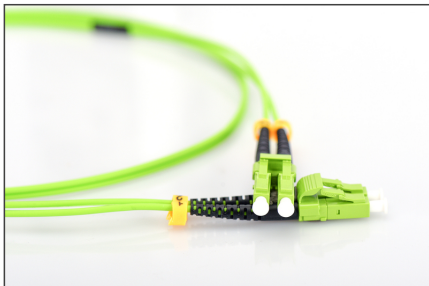

DIGITUS Fiber Optic Multimode Patch Cord, LC / LC

DK-2533-01-5
EAN 4016032424505

FO patch cord, duplex, LC to LC MM OM5 50/125 μ, 1 m

FO patch cord, duplex, LC to LC,MM OM5 50/125 μ, 1 m

Future-oriented standards and high-end quality for your network.

- Duplex cable
- LSOH
- Connector with ceramic ferrule
- Single packed with test-report
- cable diameter 2mm
- Assortment: Fiber Optic Patch Cables

- Boot: single-color
- Cable type: I-VH 2G50/125μ
- Color cable: lemon green
- Connector 1: LC
- Connector 2: LC
- Fiber class: OM5
- Fiber diameter: 50/125μ
- Mode: Multimode
- Packaging: DIGITUS Polybag
- Length: 1 m

More images:

Part No.	DK-2533-01-5			
Lenght	1 m			
Cable Type	Duplex MM 50/125		OM5 LSZH	
	END A		END B	
Connector Type	LC		LC	
	LC	LC	LC	LC
Insertion Loss (dB)	0.14	0.13	0.15	0.14
Return Loss (dB)	40.20	39.10	38.20	41.30
Q.C.	PASS			