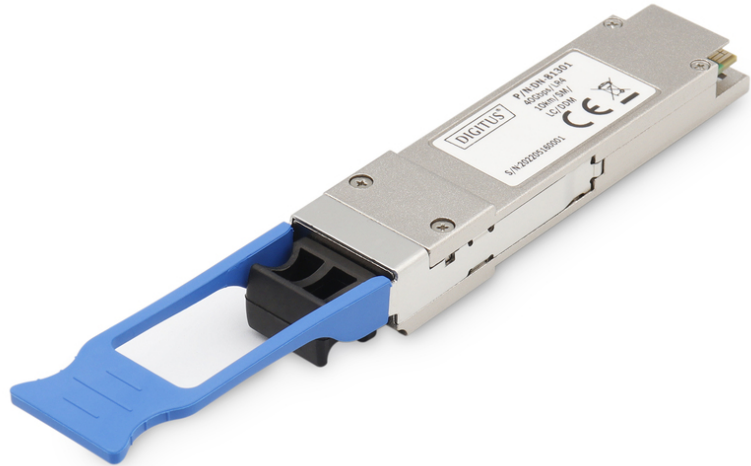

# DIGITUS QSFP+ 40 Gbps Module, Singlemode, 1310nm, 10km

DN-81301  
EAN 4016032424253

### QSFP 40 Gbps Module, Singlemode, 1310nm, 10Km MPO Connector, OM3

The DIGITUS® SFP transceiver modules offer highest quality and reliability. Whether from switch to switch, converter to switch, converter to converter or any else application: The wide product range of DIGITUS® modules makes possible a flexible usage of the fiber technology. The conformity to the MSA (Multi Source Agreement) standard ensures a compatibility to third party manufacturers.

#### The plug and play fiber connection

- QSFP+ module
- Compatible with the following manufacturers: Allied Telesis, Allnet, Avaya, CISCO, D-Link, Edimax, FINISAR, FORCE 10, Gigamon, Intellinet, KTI Networks, Level One, PLANET, Tenda, TP-Link, TRENDnet, Mikrotik, ENTERASYS, RIVERSTONE, Unifi, Ubiquiti, ZyXEL, ZTE
- Connector: 1x LC
- Wavelength: 1310nm, Singlemode
- 40 Gbps Maximum Data Rate
- Transmission power: minimum -7 dBm, maximum 2.3 dBm
- Sensitivity Receiving Power: Minimum -11.5 dBm
- For a Distance of up to 10km: Singlemode OS2

- Safe fast-locking mechanism
- Supports DDM (Digital Diagnostic Monitoring)
- High quality and excellent reliability
- Compliant to IEEE 802.3ba 40 Gigabit Standard
- Class 1 laser product compliant with EN 60825-1
- Easy plug-and-play installation
- MSA (Multi Source Agreement) compliant
- Hot pluggable
- 3.3V power supply
- Suitable for OS2 singlemode fiber cables
- Operating temperature: 0 °C ~ 70 °C
- Mode: Singlemode
- Connector: LC
- Distance (km): 10
- Wavelength: 1310 nm
- DDM Support: yes
- Broadcasting Mode: Unidirectional
- Manufacturer compatibility: Universal (MSA), Cisco
- Ethernet speed: 40 Gigabit