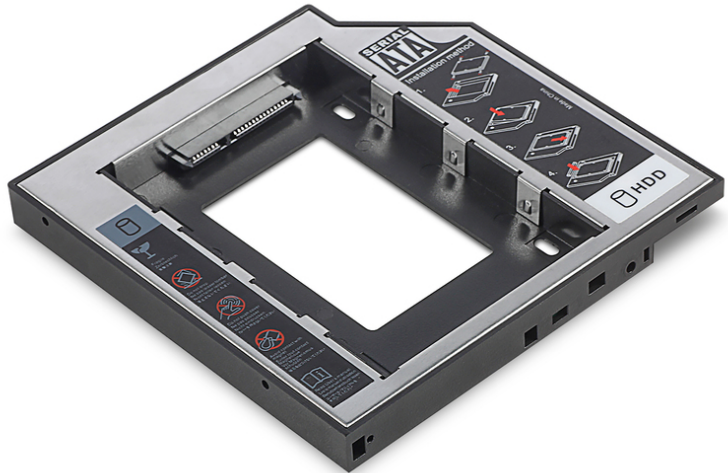

DIGITUS SSD/HDD Installation Frame for CD/DVD/Blu-ray drive slot, SATA to SATA III, 12.7 mm installation height

DA-71109
EAN 4016032390183

2nd SSD/HDD SATA Notebook Caddy for 2.5" SATA I-III SSD/HDD, 12.7mm

The DIGITUS® SSD/HDD mounting frame for the CD/DVD/Blu-ray drive slot is the perfect solution for upgrading your notebook. With this frame you can replace the optical drive (CD/DVD/Blu-ray) by a hard disk. Provide the frame with the original drive aperture and the exchange remains externally unremarkable. The frame corresponds to a shaft height of 12.7 mm and is designed for 2.5" SATA SSDs and HDDs. The DIGITUS® SSD/HDD mounting frame for the CD / DVD / Blu-ray drive slot is used in almost all optical drive bays with SATA interface. It serves the memory expansion through the use of a hard drive / SSD and allows faster access to your data it contains.

The perfect solution for simply upgrading the memory of your notebook

- Mounting frame for 2.5" SATA hard disks (HDD) and SSDs
- Suitable for almost all SATA drive bays with an installation height of 12.7 mm

- Universally designed aperture holder enables individual, optical adjustment
- Frame is made of aluminum for better heat dissipation
- Screwdriver included for easy installation
- Dimensions: 129 x 128 x 12.7 mm
- Supports Windows 10, 8.1, 8, 7, Vista, XP and Linux
- Compatible with SATA, SATA II and SATA III
- Data transfer speed of up to 6 Gbps
- Compatible with the new models from e.g. HP, DELL, ACER, BenQ, Asus, Lenovo, Great Wall
- Manufacturer diagnostic PIN, DIP switch can be changed depending on manufacturer support