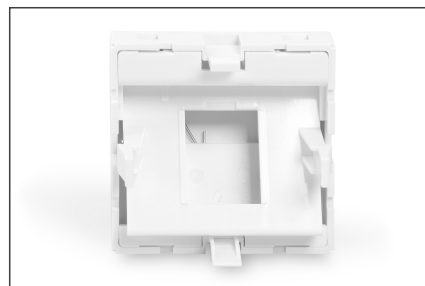

More images: