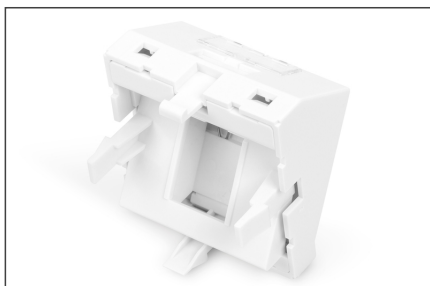

More images: