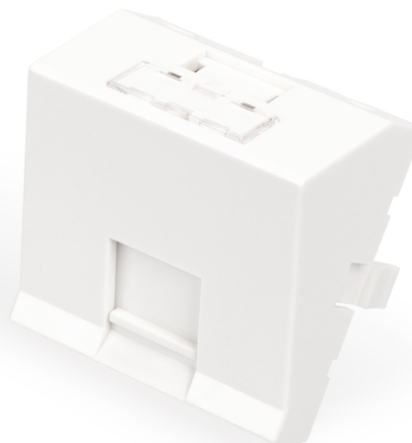

DIGITUS Face plate, 1 port, 45 x 45 mm, angled, for frame DN-93802-5-SH

DN-93802-6-SH
EAN 4016032389965

Face plate 45x45 mm, 1-port, angled for DN-93802-5-SH, RAL 9003

The front plate with dimensions 45 x 45 mm can be used in various frames / front panels. It is suitable for mounting copper-based Keystone modules such as the DIGITUS® CAT 6A Keystone Module DN-93617 or Keystone modules with USB or audio connections. The sliding protective flap protects the built-in Keystone modules against dust and dirt. The integrated labeling field with transparent viewing window is used to mark the connection. Additionally, 4 blue plastic symbols are included in delivery to place below the labeling field depending on the application. Ideal for using all kinds of network applications at home or in the office.

Suitable for Keystone modules in the area of copper cabling and multimedia

- Integrated labeling field
- Dust protection cover, sliding
- 4 x symbols to place below the labeling field (CAT6, CAT6A, phone, computer)
- Material: ABS & PC
- Dimensions: 45 x 45 x 38.6 mm (H x W x D)
- Installation height: 25.6 mm (from the frame / angled 30°)
- Color: Signal white (RAL 9003)

Package contents

- Front panel, 1-port, 45 x 45 mm, angled, for frame DN-93802-5-SH
- 4 x symbols (CAT 6, CAT 6A, phone, computer)

Logistics						
	Number (pcs)	Weight (kg)	Depth (cm)	Width (cm)	Height (cm)	cm ³
Packaging Unit Carton	400	5.52	31.00	47.00	48.00	69,936.00
Packaging Unit Inside	50	0.69	14.00	22.00	22.00	6,776.00
Packaging Unit Single	1	0.01	4.00	4.00	3.00	48.00
Net single without Packaging	1	0.00	0.00	0.00	0.00	0.00