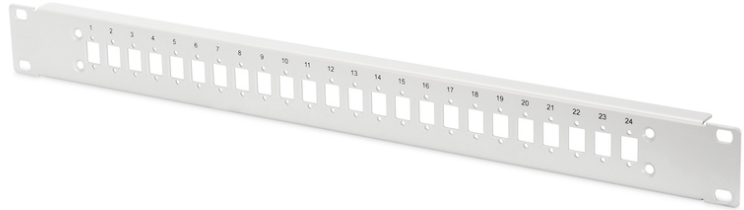

DIGITUS Steel Frontplate for 24 LC/DX couplers

DN-96207-AL
 EAN 4016032385325

FO front panel, 1U, 24x LC DX, fixed grey (RAL 7035), for -AL and -F boxes

Steel Frontplate for 24 LC/DX couplers (Body part number DN-96200-AL for Aluminum or DN-96200-F for steel)

- Suitable for splice box DN-96200

Logistics						
	Number (pcs)	Weight (kg)	Depth (cm)	Width (cm)	Height (cm)	cm ³
Packaging Unit Carton	100	27.00	53.00	33.00	19.00	33,231.00
Packaging Unit Inside	1	0.27	0.00	0.00	0.00	0.00
Packaging Unit Single	1	0.27	5.50	49.00	2.50	673.75
Net single without Packaging	1	0.00	0.00	0.00	0.00	0.00