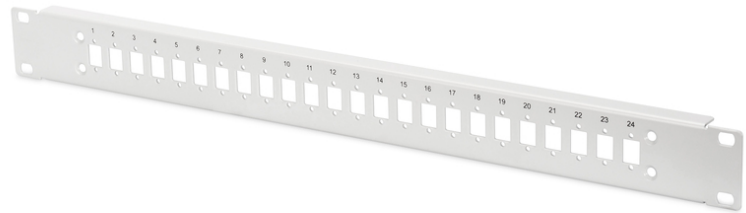

DIGITUS Steel Frontplate for 24 LC/DX couplers

DN-96207-AL
 EAN 4016032385325

FO front panel, 1U, 24x LC DX, fixed grey (RAL 7035), for -AL and -F boxes

Steel Frontplate for 24 LC/DX couplers (Body part number DN-96200-AL for Aluminum or DN-96200-F for steel)

- Suitable for splice box DN-96200

Logistics						
	Number (pcs)	Weight (kg)	Depth (cm)	Width (cm)	Height (cm)	cm ³
Packaging Unit Carton	100	27.00	53.00	33.00	19.00	33,231.00
Packaging Unit Inside	1	0.27	0.00	0.00	0.00	0.00
Packaging Unit Single	1	0.27	5.50	49.00	2.50	673.75
Net single without Packaging	1	0.00	0.00	0.00	0.00	0.00