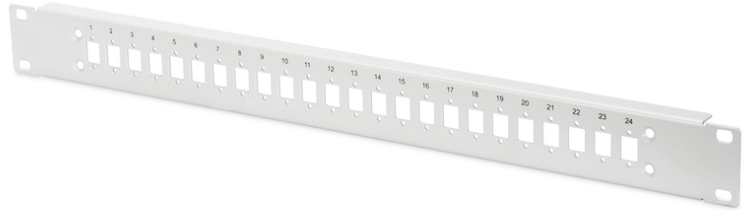

DIGITUS Steel Frontplate for 24 LC/DX couplers

DN-96207-AL
EAN 4016032385325

FO front panel, 1U, 24x LC DX, fixed grey (RAL 7035), for -AL and -F boxes

Steel Frontplate for 24 LC/DX couplers (Body part number DN-96200-AL for Aluminum or DN-96200-F for steel)

- Suitable for splice box DN-96200

Logistics						
	Number (pcs)	Weight (kg)	Depth (cm)	Width (cm)	Height (cm)	cm ³
Packaging Unit Carton	100	27.00	53.00	33.00	19.00	33,231.00
Packaging Unit Inside	1	0.27	0.00	0.00	0.00	0.00
Packaging Unit Single	1	0.27	5.50	49.00	2.50	673.75
Net single without Packaging	1	0.00	0.00	0.00	0.00	0.00