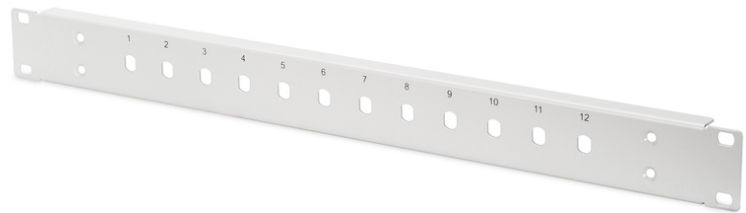

DIGITUS Steel Frontplate for 12 ST/SX couplers

DN-96204-AL
EAN 4016032385257

FO front panel, 1U, 12x ST, fixed grey (RAL 7035), for -AL and -F boxes

Steel Frontplate for 12 ST/SX couplers (Body part number DN-96200-AL for Aluminum oder DN-96200-F for steel)

- Suitable for splice box DN-96200
- Assembly: Empty housing
- Color: light grey, RAL 7035
- Connector type: ST
- Type: fixed

Logistics						
	Number (pcs)	Weight (kg)	Depth (cm)	Width (cm)	Height (cm)	cm ³
Packaging Unit Carton	50	19.00	50.00	15.00	10.00	7,500.00
Packaging Unit Inside	1	0.38	5.50	45.00	2.50	618.75
Packaging Unit Single	1	0.38	5.50	45.00	2.50	618.75
Net single without Packaging	1	0.00	0.00	0.00	0.00	0.00