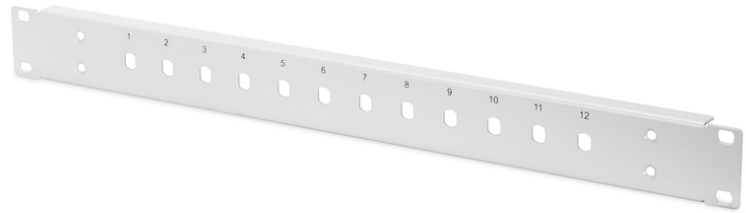

DIGITUS Steel Frontplate for 12 ST/SX couplers

DN-96204-AL
EAN 4016032385257

FO front panel, 1U, 12x ST, fixed grey (RAL 7035), for -AL and -F boxes

Steel Frontplate for 12 ST/SX couplers (Body part number DN-96200-AL for Aluminum oder DN-96200-F for steel)

- Suitable for splice box DN-96200
- Assembly: Empty housing
- Color: light grey, RAL 7035
- Connector type: ST
- Type: fixed

Logistics						
	Number (pcs)	Weight (kg)	Depth (cm)	Width (cm)	Height (cm)	cm ³
Packaging Unit Carton	50	19.00	50.00	15.00	10.00	7,500.00
Packaging Unit Inside	1	0.38	5.50	45.00	2.50	618.75
Packaging Unit Single	1	0.38	5.50	45.00	2.50	618.75
Net single without Packaging	1	0.00	0.00	0.00	0.00	0.00