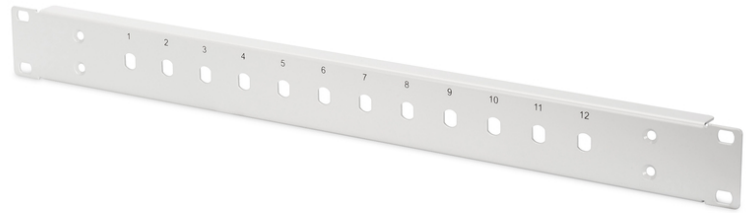

DIGITUS Painel frontal 1U para acopladores 24 SC-duplex

DN-96204-AL
 EAN 4016032385257

FO front panel, 1U, 12x ST, fixed grey (RAL 7035), for -AL and -F boxes

Steel Frontplate for 12 ST/SX couplers (Body part number DN-96200-AL for Aluminum oder DN-96200-F for steel)

- Adequado para caixa de distribuição DN-96200
- Assembly: Empty housing
- Color: light grey, RAL 7035
- Connector type: ST
- Type: fixed

Logistics						
	Number (pcs)	Weight (kg)	Depth (cm)	Width (cm)	Height (cm)	cm ³
Packaging Unit Carton	50	19.00	50.00	15.00	10.00	7,500.00
Packaging Unit Inside	1	0.38	5.50	45.00	2.50	618.75
Packaging Unit Single	1	0.38	5.50	45.00	2.50	618.75
Net single without Packaging	1	0.00	0.00	0.00	0.00	0.00