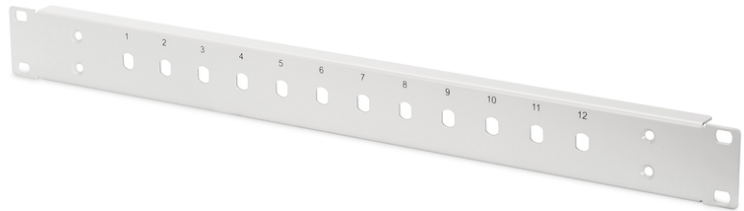

DIGITUS Steel Frontplate for 12 ST/SX couplers

DN-96204-AL
EAN 4016032385257

FO front panel, 1U, 12x ST, fixed grey (RAL 7035), for -AL and -F boxes

Steel Frontplate for 12 ST/SX couplers (Body part number DN-96200-AL for Aluminum oder DN-96200-F for steel)

- Suitable for splice box DN-96200
- Assembly: Empty housing
- Color: light grey, RAL 7035
- Connector type: ST
- Type: fixed

Logistics						
	Number (pcs)	Weight (kg)	Depth (cm)	Width (cm)	Height (cm)	cm ³
Packaging Unit Carton	50	19.00	50.00	15.00	10.00	7,500.00
Packaging Unit Inside	1	0.38	5.50	45.00	2.50	618.75
Packaging Unit Single	1	0.38	5.50	45.00	2.50	618.75
Net single without Packaging	1	0.00	0.00	0.00	0.00	0.00