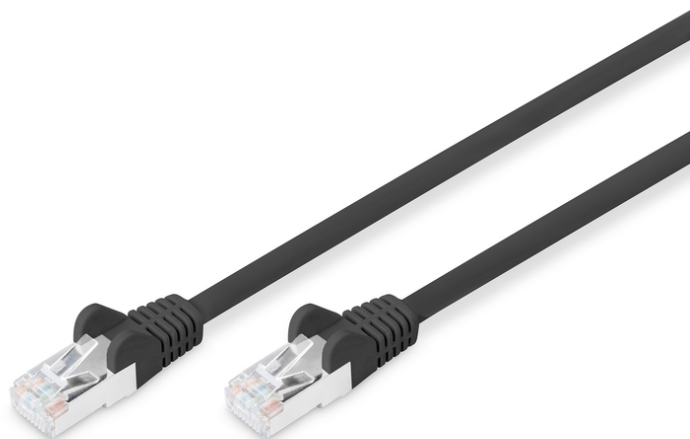

# DIGITUS CAT 6 S/FTP patch cord

**DB-160144-100-S**  
**EAN 4016032384076**

**Patch Cable, CAT6, RJ45 M/M, 10.0m, S-FTP, AWG 27/7, color black**

The DIGITUS® Category 6 Class E patch cords are manufactured and tested to the ISO/IEC 11801 and DIN EN 50173 Category 6 specifications. They will guarantee the installed cabling system is compliant with the ISO & EN channel specification requirements and will provide optimum performance levels of DIGITUS® Category 6 cabling. The performance is tested up to 250 MHz inclusive performance characteristics such as near end cross talk ("NEXT"). DIGITUS® patch cords are designed and produced to fulfill the highest requirements of various application areas in full volume. Each cable is fitted with a molded boot which comes with kink protection and strain relief. Furthermore the boot is equipped with a latch protection that prevents the latching lever against breaking. This network cable is suitable e.g. for the connection in network cabinets. Another area of application is the wiring of the DSL telephone system.

**Future-oriented standards and high-end quality for your network.**

- LSZH - low smoke zero halogen
- Hoods with kink protection and strain relief
- Cable color: black
- Color connections: black
- Hood: Plastic
- Assortment: Twisted pair patch cable
- USB-C products: no
- Length: 10 m
- Connection 1: Modular RJ45 (8/8) plug
- Connection 2: Modular RJ45 (8/8) plug
- Category: CAT 6
- Shielding: S-FTP, pairs shielded in metal foil and braid
- Cable construction: 4 x 2 AWG 27/7, twisted pair
- Core material: CU

**Package contents**

- 1x CAT 6 S-FTP Patch Cable, length 10 m, black

Logistics						
	Number (pcs)	Weight (kg)	Depth (cm)	Width (cm)	Height (cm)	cm <sup>3</sup>
Packaging Unit Carton	20	7.20	51.00	33.00	34.00	57,222.00
Packaging Unit Inside	5	1.80	31.50	25.00	16.00	12,600.00
Packaging Unit Single	1	0.36	6.00	15.00	23.50	2,115.00
Net single without Packaging	1	0.28	4.00	10.00	20.00	0.00