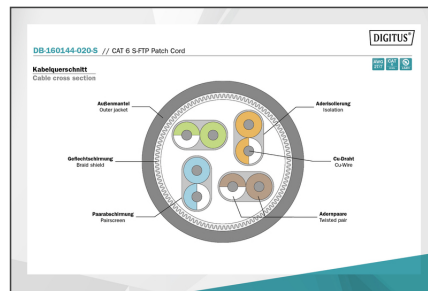

Safety notes

- When plugging and unplugging the cable, only grasp the plug and do not pull directly on the cable.
- Cables must not be kinked sharply or bent at tight angles, as this can damage the inner wires and lead to failures.
- Ensure that the cables are not under tensile load, as this can damage the insulation and the wires inside the cable.
- Ensure that cables are not laid in areas where they can be easily damaged mechanically.
- Cables should not be used in environments with extremely high or very low temperatures. Observe the product information on the maximum operating temperature of the cable.
- Check cables regularly for visible damage such as cracks, kinks or signs of wear. Defective cables should be replaced immediately to avoid failures, short circuits or even electric shocks.

EU responsible person

EU based economic operator ensuring the product complies with the required regulations.

ASSMANN Electronic GmbH
Auf dem Schüffel 3
Lüdenscheid, Germany
<https://www.assmann.com>
info@assmann.com