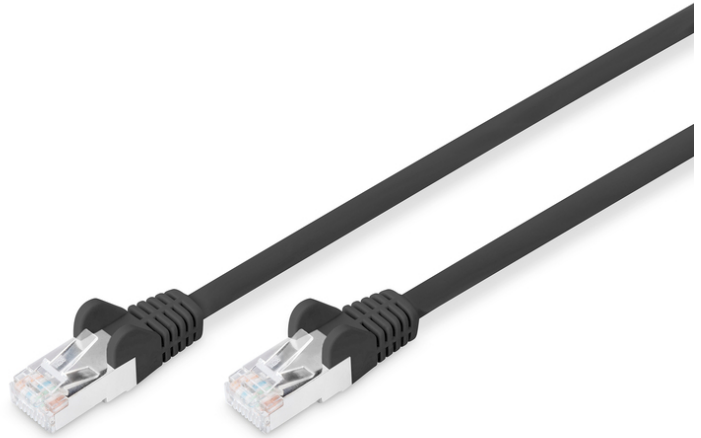

# DIGITUS CAT 6 S-FTP Patch Cable

**DB-160144-020-S**  
**EAN 4016032384045**

**Patch Cord, CAT6, RJ45 M/M, 2.0m, S-FTP, AWG 27/7, LSZH, bl**

This network cable is suitable e.g. for the connection in network cabinets. Another area of application is the wiring of the DSL telephone system.

**Future-oriented standards and high-end quality for your network.**

- LSZH – low smoke zero halogen
- Assortment: Twisted Pair Patch Cables
- Color cable: black
- Color connector: black

- Connector 1: Modular RJ45 (8/8) plug
- Connector 2: Modular RJ45 (8/8) plug
- Hoods: plastic
- Wire material: CU
- Category: CAT 6
- Shielding: S-FTP, pairs in metal foil and braid shielding
- Length: 2 m
- Slim Version: no
- Structure: 4 x 2 AWG 27/7, twisted pair