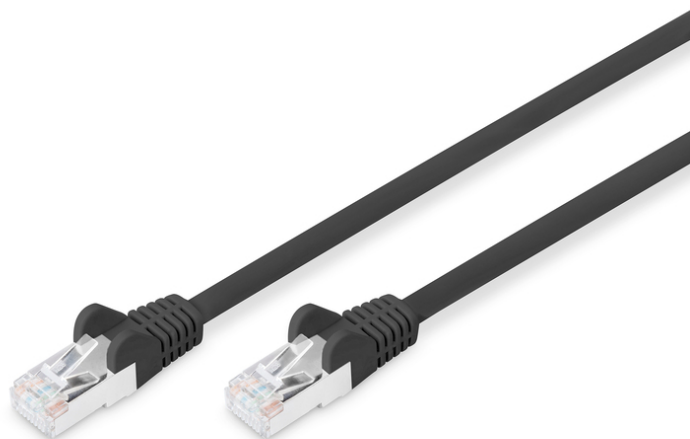

# DIGITUS CAT 6 S-FTP Patch Cable

**DB-160144-010-S**  
**EAN 4016032384038**

**Patch Cord, CAT6, RJ45 M/M, 1.0m, S-FTP, AWG 27/7, LSZH, bl**

The DIGITUS® Category 6 Class E patch cords are manufactured and tested to the ISO/IEC 11801 and DIN EN 50173 Category 6 specifications. They will guarantee the installed cabling system is compliant with the ISO & EN channel specification requirements and will provide optimum performance levels of DIGITUS® Category 6 cabling. The performance is tested up to 250 MHz inclusive performance characteristics such as near end cross talk ("NEXT"). DIGITUS® patch cords are designed and produced to fulfill the highest requirements of various application areas in full volume. Each cable is fitted with a molded boot which comes with kink protection and strain relief. Furthermore the boot is equipped with a latch protection that prevents the latching lever against breaking. This network cable is suitable e.g. for the connection in network cabinets. Another area of application is the wiring of the DSL telephone system.

**Future-oriented standards and high-end quality for your network.**

- LSZH – low smoke zero halogen
- Boots with kink protections and strain reliefs
- Cable color: black
- Color connector: black
- Hoods: plastic

- Assortment: Twisted Pair Patchkabel
- Length: 1 m
- Connector 1: Modular RJ45 (8/8) plug
- Connector 2: Modular RJ45 (8/8) plug
- Category: CAT 6
- Shielding: S-FTP, pairs in metal foil and braid shielding
- Structure: 4 x 2 AWG 27/7, twisted pair
- Wire material: CU
- Assortment: Twisted Pair Patch Cables
- Color cable: black
- Color connector: black
- Connector 1: Modular RJ45 (8/8) plug
- Connector 2: Modular RJ45 (8/8) plug
- Hoods: plastic
- Wire material: CU
- Category: CAT 6
- Shielding: S-FTP, pairs in metal foil and braid shielding
- Length: 1 m
- Structure: 4 x 2 AWG 27/7, twisted pair