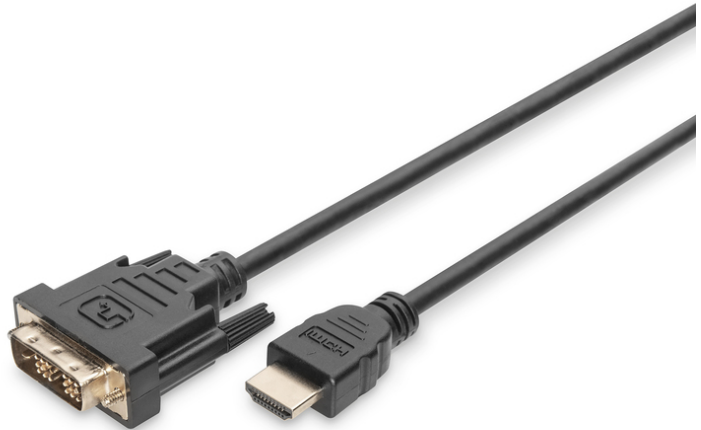

DIGITUS Cabo adaptador HDMI

DB-330300-020-S
EAN 4016032383383

HDMI adapter cable, type A-DVI(18+1) M/M, 2.0m, Full HD, bl

Este cabo HD serve para a ligação de equipamentos áudio/vídeo com diferentes interfaces.

Excelente qualidade de vídeo e música

- Full HD, ligação individual

Attributes

- Assortment: HDMI Cables
- AWG: 30
- Cable type: Single-Link
- Color cable: black

- Color connector: black
- Connector 1: HDMI type A, plug
- Connector 2: DVI-D, (18+1), plug
- Connector surface: nickel-plated
- HDMI Standard: High Speed HDMI
- HDTV Resolution max.: 1920 x 1200 Pixel, 60Hz
- HDTV Standard: Full HD
- Hoods: molded
- Wire material: CU
- Length: 2 m
- AOC - Active Optical Cable: no
- Shielding: Double shielding