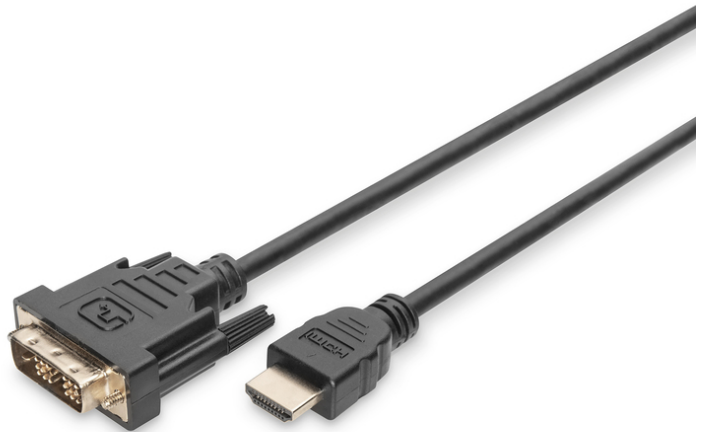

DIGITUS Cabo adaptador HDMI

DB-330300-020-S
EAN 4016032383383

HDMI adapter cable, type A-DVI(18+1) M/M, 2.0m, Full HD, bl

Este cabo HD serve para a ligação de equipamentos áudio/vídeo com diferentes interfaces.

Excelente qualidade de vídeo e música

- Full HD, ligação individual
- Assortment: HDMI Cables
- AWG: 30
- Cable type: Single-Link
- Color cable: black
- Color connector: black

- Connector 1: HDMI type A, plug
- Connector 2: DVI-D, (18+1), plug
- Connector surface: nickel-plated
- HDMI Standard: High Speed HDMI
- HDTV Resolution max.: 1920 x 1200 Pixel, 60Hz
- HDTV Standard: Full HD
- Hoods: molded
- Wire material: CU
- Length: 2 m
- AOC - Active Optical Cable: no
- Shielding: Double shielding