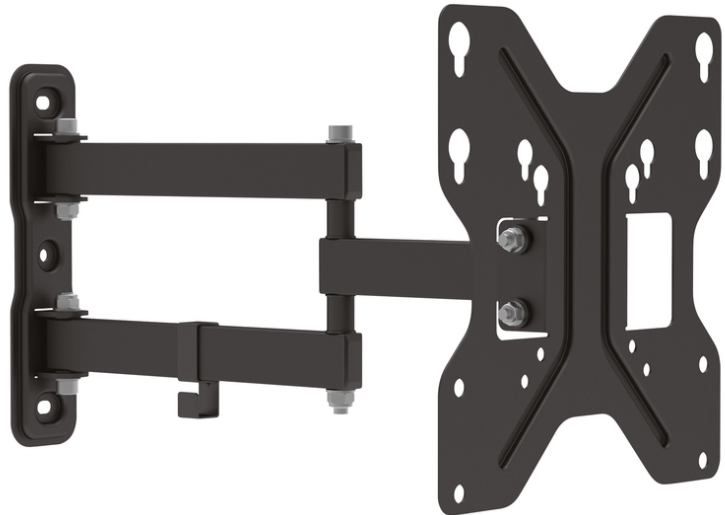

DIGITUS Universal LED/LCD Monitor Wall Mount

DA-90357
EAN 4016032382706

3D Universal TV/Monitor Mount up to 107cm (42") 15° Tilt, 180° Swivel, max 30kg, VESA max 200x200

Universal wall mount for flexibly aligning the monitor according to your viewing position with three adjustable levels. The universal wall mount allows you to install LED and LCD monitors and TVs of all brands, in sizes up to 107 cm. Simply note the VESA size and the weight of your monitor in order to select an appropriate wall mount.

Universal wall mount with adjustment options in all three dimensions

- Suitable for standard VESA mounting patterns of 75 x 75, 100 x 100, 200 x 100, and 200 x 200 mm.
- For mounting devices with a screen diagonal of 48 cm (19") to 107 cm (42") to the wall
- Max. load bearing capacity: 30 kg
- Weight: 1.7 kg

Package contents

- TV wall mount
- Screws for mounting the monitor
- Manual

Logistics						
	Number (pcs)	Weight (kg)	Depth (cm)	Width (cm)	Height (cm)	cm ³
Packaging Unit Carton	7	16.40	28.00	47.00	26.50	34,874.00
Packaging Unit Inside	1	2.34	0.00	0.00	0.00	0.00
Packaging Unit Single	1	2.34	24.50	26.50	6.30	4,090.27
Net single without Packaging	1	1.90	23.00	39.30	24.00	0.00