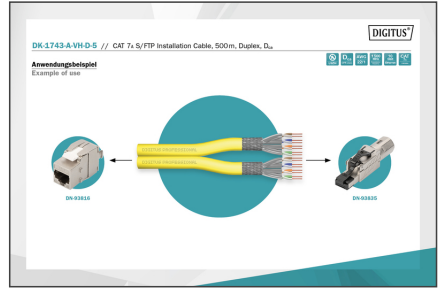

More images:

DIGITUS	
Produktbeschreibung / Product Information	Physikalische Spezifikationen / Physical Properties
Technische Beschreibung / Technical Description Hersteller: DIGITUS Professional Network Modellnummer: DK-1743-A-VH-D-5 Material: PVC, PE, LSZH Farbe: Gelb Abmessungen: 500m Länge	Technische Spezifikationen / Technical Specifications Standard: EN 50323-3-10, EN 50323-3-11 Kategorie: CAT 7 S/FTP Paarung: 2x2 (Duplex) Übertragungsfrequenz: bis 600 MHz Impedanz: 100 Ohm Temperaturbereich: -20°C bis +70°C Flammverhalten: LSZH