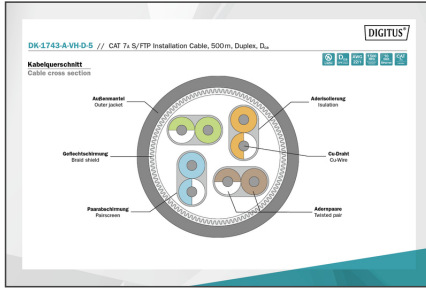

More images:

DIGITUS	
Produktbeschreibung / Product Information	Physikalische Spezifikationen / Physical Properties
Technische Beschreibung / Technical Description Hersteller: DIGITUS Professional Network Modellnummer: DK-1743-A-VH-D-5 Material: PVC, PE, LSZH Farbe: Gelb Abmessungen: 500m Länge	Technische Spezifikationen / Technical Specifications Standard: EN 50323-3-10, EN 50323-3-11 Kategorie: CAT 7 S/FTP Paarung: 2x2 (Duplex) Übertragungsfrequenz: bis 600 MHz Impedanz: 100 Ohm Temperaturbereich: -20°C bis +70°C Flammverhalten: LSZH