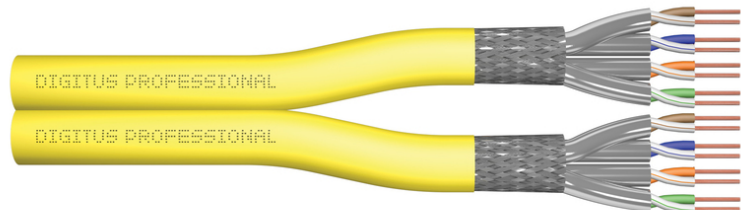

DIGITUS Cat.7A S/FTP, installation cable, 500 m, duplex, Dca-s1a d1 a1

DK-1743-A-VH-D-5
EAN 4016032380610

CAT 7A S-FTP installation cable, 1500 MHz Dca (EN 50575), AWG 22/1, 500 m drum, dx, yellow

The Digitus Cat 7 installation cable is designed for use in the structured data center and the building cabling according to ISO/IEC 11801, DIN EN 50288-4-1, DIN EN 50173, IEC 61156-7, EN 50288-9-1. The cable is perfectly suitable for the transmission of both analog and digital data and also supports POE and POE+. The shielding structure is composed of single shielded pairs with a tinned copper braid, which ensures excellent shielding and electrical values.

- Temperature installation range: 0°C to +50°C
- Overall diameter: 8.0 mm nominal
- Flame retardancy: IEC 60332-3-24
- Halogen-free & smoke-proof: IEC 60754-2 & IEC 61034
- Fire load: 700 MJ/km
- Weight: 70 kg/km
- Electrical properties:
- Mean impedance: 100±5 Ohm @ 1-600 MHz
- Capacitance: 40 pF/m nominal @ 1 KHz
- Capacitance unbalance (pair-ground): 1.6 pF/m max. @ 1 KHz
- Insulation resistance: 5 GOhm x km min.
- DC loop resistance: 147 Ohm/Km max. (2% max. resistance unbalance)
- Voltage resistance: 72 Vdc max.
- Coupling attenuation: Grade 1 (CA-Type 1b)
- Propagation delay: 10 nS/100 m max.
- Signal propagation delay: 450 nS/100 m max.
- Separating class: "d" acc. to EN 50174-2
- NVP: 75%
- Flame spread: EN 60332-1-2 (LSOH-PVC)
- Halogen-free, corrosiveness: EN 60754-1/2 (LSOH)
- Smoke density: EN 61034-2
- Assortment: Twisted Pair Installation Cables
- Category: CAT 7A
- Shielding: S-FTP, pairs in metal foil and braid shielding
- CPR: Dca
- Length: 500 m
- Color: yellow
- Jacket: LSOH
- Structure: 4 x 2 AWG 22/1, solid twisted pair