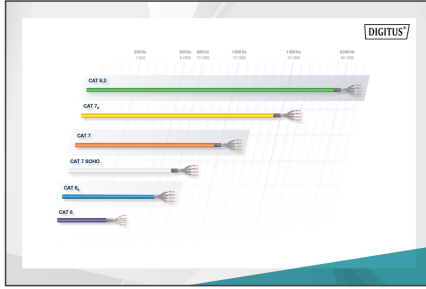

GHMT	
Certificate	Zertifikat
Class E GHMT logo	Class E GHMT logo