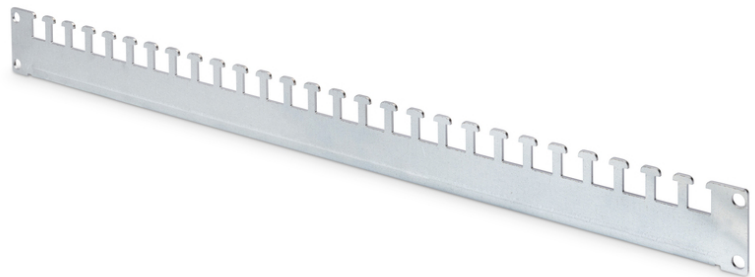

DIGITUS Cable Fixing Rails for 483 mm (19") Cabinets of the Unique & Dynamic Basic Series

DN-19 ORG-600P
EAN 4016032378143

Cable fixing rail for Unique and Dynamic Basic for 600 mm depth racks, 1 rail

The new Cable Fixing Rails are mounted in the depth of the 483 mm (19") cabinet. With the new fixing method at the punched frame profiles of the respective cabinet, they now provide even more scope for cable management applications. The Cable Fixing Rails are suitable for all cabinets of the Unique Series as well as the Dynamic Basic Series of DIGITUS.

Quick and easy cable management with new fixing method for more scope of space.

- Easy & effective cable management
- Installation at the punched frame profile
- 2 mm strong steel sheet, galvanized
- For cabinets with 600/1200 (2 x) mm depth

Package contents

- 1x cable fixing rail
- 4x mounting screw

| Logistics | | | | | | |
|------------------------------|--------------|-------------|------------|------------|-------------|-----------------|
| | Number (pcs) | Weight (kg) | Depth (cm) | Width (cm) | Height (cm) | cm ³ |
| Packaging Unit Carton | 10 | 5.50 | 77.00 | 17.00 | 11.50 | 15,053.50 |
| Packaging Unit Inside | 1 | 0.55 | 74.60 | 2.20 | 5.40 | 886.25 |
| Packaging Unit Single | 1 | 0.55 | 74.60 | 2.20 | 5.40 | 886.25 |
| Net single without Packaging | 1 | 0.50 | 52.00 | 0.50 | 4.50 | 0.00 |