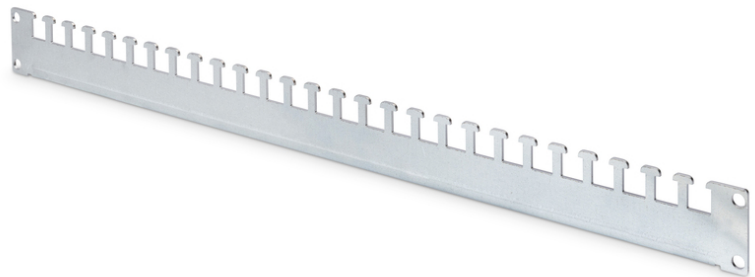

DIGITUS Cable Fixing Rails for 483 mm (19") Cabinets of the Unique & Dynamic Basic Series

DN-19 ORG-600P
EAN 4016032378143

Cable fixing rail for Unique and Dynamic Basic for 600 mm depth racks, 1 rail

The new Cable Fixing Rails are mounted in the depth of the 483 mm (19") cabinet. With the new fixing method at the punched frame profiles of the respective cabinet, they now provide even more scope for cable management applications. The Cable Fixing Rails are suitable for all cabinets of the Unique Series as well as the Dynamic Basic Series of DIGITUS.

Quick and easy cable management with new fixing method for more scope of space.

- Easy & effective cable management
- Installation at the punched frame profile
- 2 mm strong steel sheet, galvanized
- For cabinets with 600/1200 (2 x) mm depth

Package contents

- 1x cable fixing rail
- 4x mounting screw

Logistics						
	Number (pcs)	Weight (kg)	Depth (cm)	Width (cm)	Height (cm)	cm ³
Packaging Unit Carton	10	5.50	77.00	17.00	11.50	15,053.50
Packaging Unit Inside	1	0.55	74.60	2.20	5.40	886.25
Packaging Unit Single	1	0.55	74.60	2.20	5.40	886.25
Net single without Packaging	1	0.50	52.00	0.50	4.50	0.00