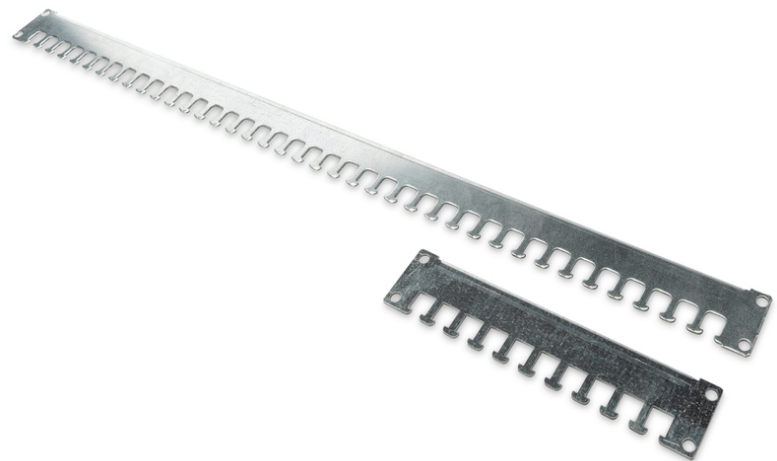

# DIGITUS Cable Fixing Rails for 483 mm (19") Cabinets of the Unique & Dynamic Basic Series

DN-19 ORG-1000P  
 EAN 4016032378136

**Cable fixing rail, Unique and Dynamic Basic racks for 1000 mm depth racks, 1 rail, 800+200 mm part**

The new Cable Fixing Rails are mounted in the depth of the 483 mm (19") cabinet. With the new fixing method at the punched frame profiles of the respective cabinet, they now provide even more scope for cable management applications. The Cable Fixing Rails are suitable for all cabinets of the Unique Series as well as the Dynamic Basic Series of DIGITUS.

**Quick and easy cable management with new fixing method for more scope of space.**

- Easy & effective cable management
- Installation at the punched frame profile
- 2 mm strong steel sheet, galvanized
- For cabinets with 1000 mm depth