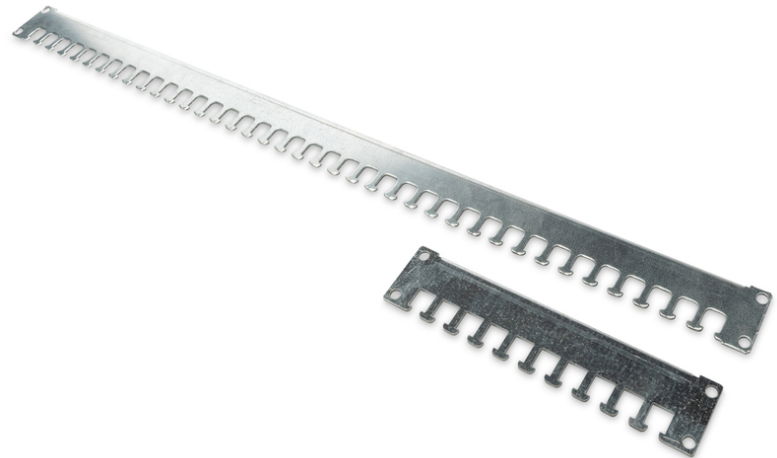

# DIGITUS Cable Fixing Rails for 483 mm (19") Cabinets of the Unique & Dynamic Basic Series

DN-19 ORG-1000P  
 EAN 4016032378136

**Cable fixing rail, Unique and Dynamic Basic racks for 1000 mm depth racks, 1 rail, 800+200 mm part**

The new Cable Fixing Rails are mounted in the depth of the 483 mm (19") cabinet. With the new fixing method at the punched frame profiles of the respective cabinet, they now provide even more scope for cable management applications. The Cable Fixing Rails are suitable for all cabinets of the Unique Series as well as the Dynamic Basic Series of DIGITUS.

**Quick and easy cable management with new fixing method for more scope of space.**

- Easy & effective cable management
- Installation at the punched frame profile
- 2 mm strong steel sheet, galvanized
- For cabinets with 1000 mm depth