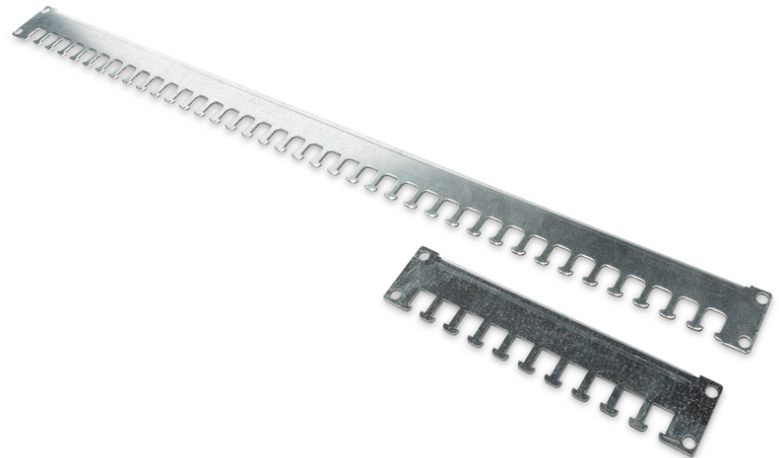

# DIGITUS Cable Fixing Rails for 483 mm (19") Cabinets of the Unique & Dynamic Basic Series

DN-19 ORG-1000P  
EAN 4016032378136

**Cable fixing rail, Unique and Dynamic Basic racks for 1000 mm depth racks, 1 rail, 800+200 mm part**

The new Cable Fixing Rails are mounted in the depth of the 483 mm (19") cabinet. With the new fixing method at the punched frame profiles of the respective cabinet, they now provide even more scope for cable management applications. The Cable Fixing Rails are suitable for all cabinets of the Unique Series as well as the Dynamic Basic Series of DIGITUS.

**Quick and easy cable management with new fixing method for more scope of space.**

- Easy & effective cable management
- Installation at the punched frame profile
- 2 mm strong steel sheet, galvanized
- For cabinets with 1000 mm depth