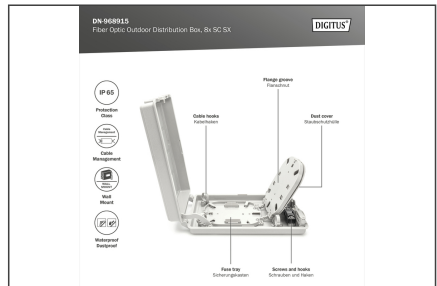

1 2 3 4 5 6 7 8 9 0 11 12
1 2 3 4 5 6 7 8 9 0 11 12