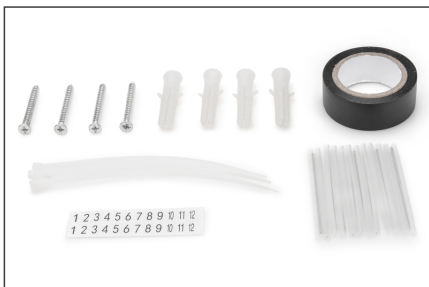

1 2 3 4 5 6 7 8 9 0 11 12
1 2 3 4 5 6 7 8 9 0 11 12