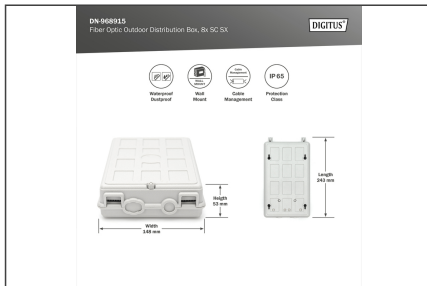

1 2 3 4 5 6 7 8 9 0 11 12
1 2 3 4 5 6 7 8 9 0 11 12