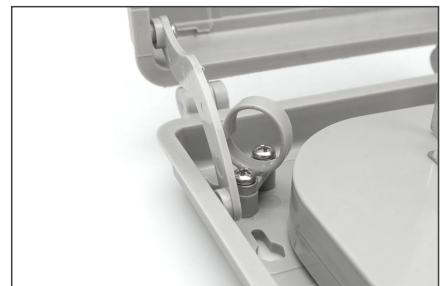

More images: