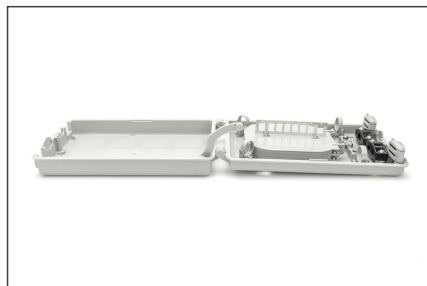

More images: