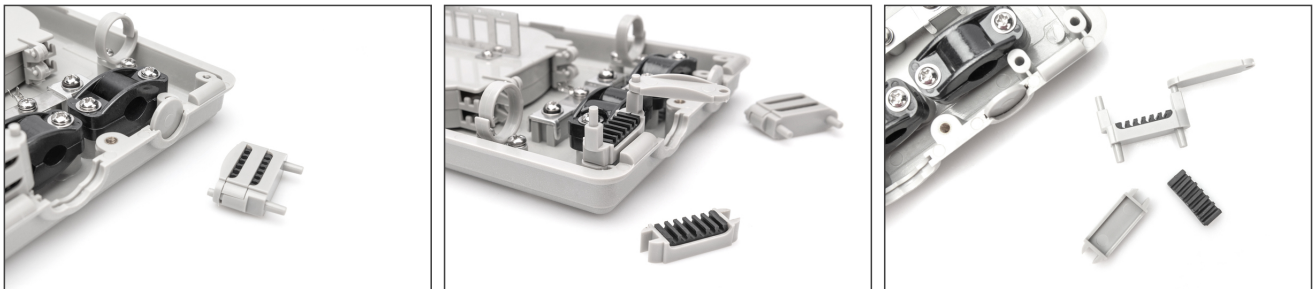

1 2 3 4 5 6 7 8 9 0 11 12
1 2 3 4 5 6 7 8 9 0 11 12