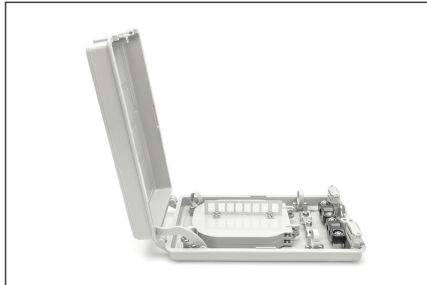

1 2 3 4 5 6 7 8 9 0 11 12
1 2 3 4 5 6 7 8 9 0 11 12