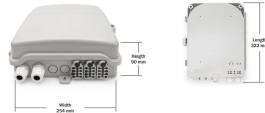

# DIGITUS FTTH Outdoor Distribution Box for 24 LC/Duplex, SC/ Simplex couplers

DN-968911  
 EAN 4016032370987

**Outdoor FTTH Distribution Box for 24 SC/SX or LC/DX adapters and 24 splices**

The FTTH box is suitable for outdoor installation. An internal holder for 24x LC (DX) or SC (SX) couplers is used for fiber optic distribution. An overlength tray for pigtails and various cable inlets ensure the best possible cabling options.

**More images:**

**DN-968911**  
FTTH Outdoor Distribution Box for 24 LC Duplex,  
SC Simplex couplers

- IP65
- IP65
- IP65
- IP65

**DN-968911**  
FTTH Outdoor Distribution Box for 24 LC Duplex,  
SC Simplex couplers

- IP65
- IP65
- IP65
- IP65

**DN-968911**  
FTTH Outdoor Distribution Box for 24 LC Duplex,  
SC Simplex couplers

- IP65
- IP65
- IP65
- IP65

**DN-968911**  
FTTH Outdoor Distribution Box for 24 LC Duplex,  
SC Simplex couplers