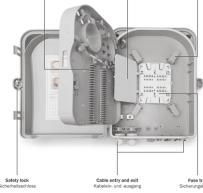

**More images:**

**DN-968911**  
FTTH Outdoor Distribution Box for 24 LC Duplex,  
SC Simplex couplers

- IP65
- IP65
- IP65
- IP65

**DN-968911**  
FTTH Outdoor Distribution Box for 24 LC Duplex,  
SC Simplex couplers

- IP65
- IP65
- IP65
- IP65

**DN-968911**  
FTTH Outdoor Distribution Box for 24 LC Duplex,  
SC Simplex couplers

- IP65
- IP65
- IP65
- IP65

**DN-968911**  
FTTH Outdoor Distribution Box for 24 LC Duplex,  
SC Simplex couplers