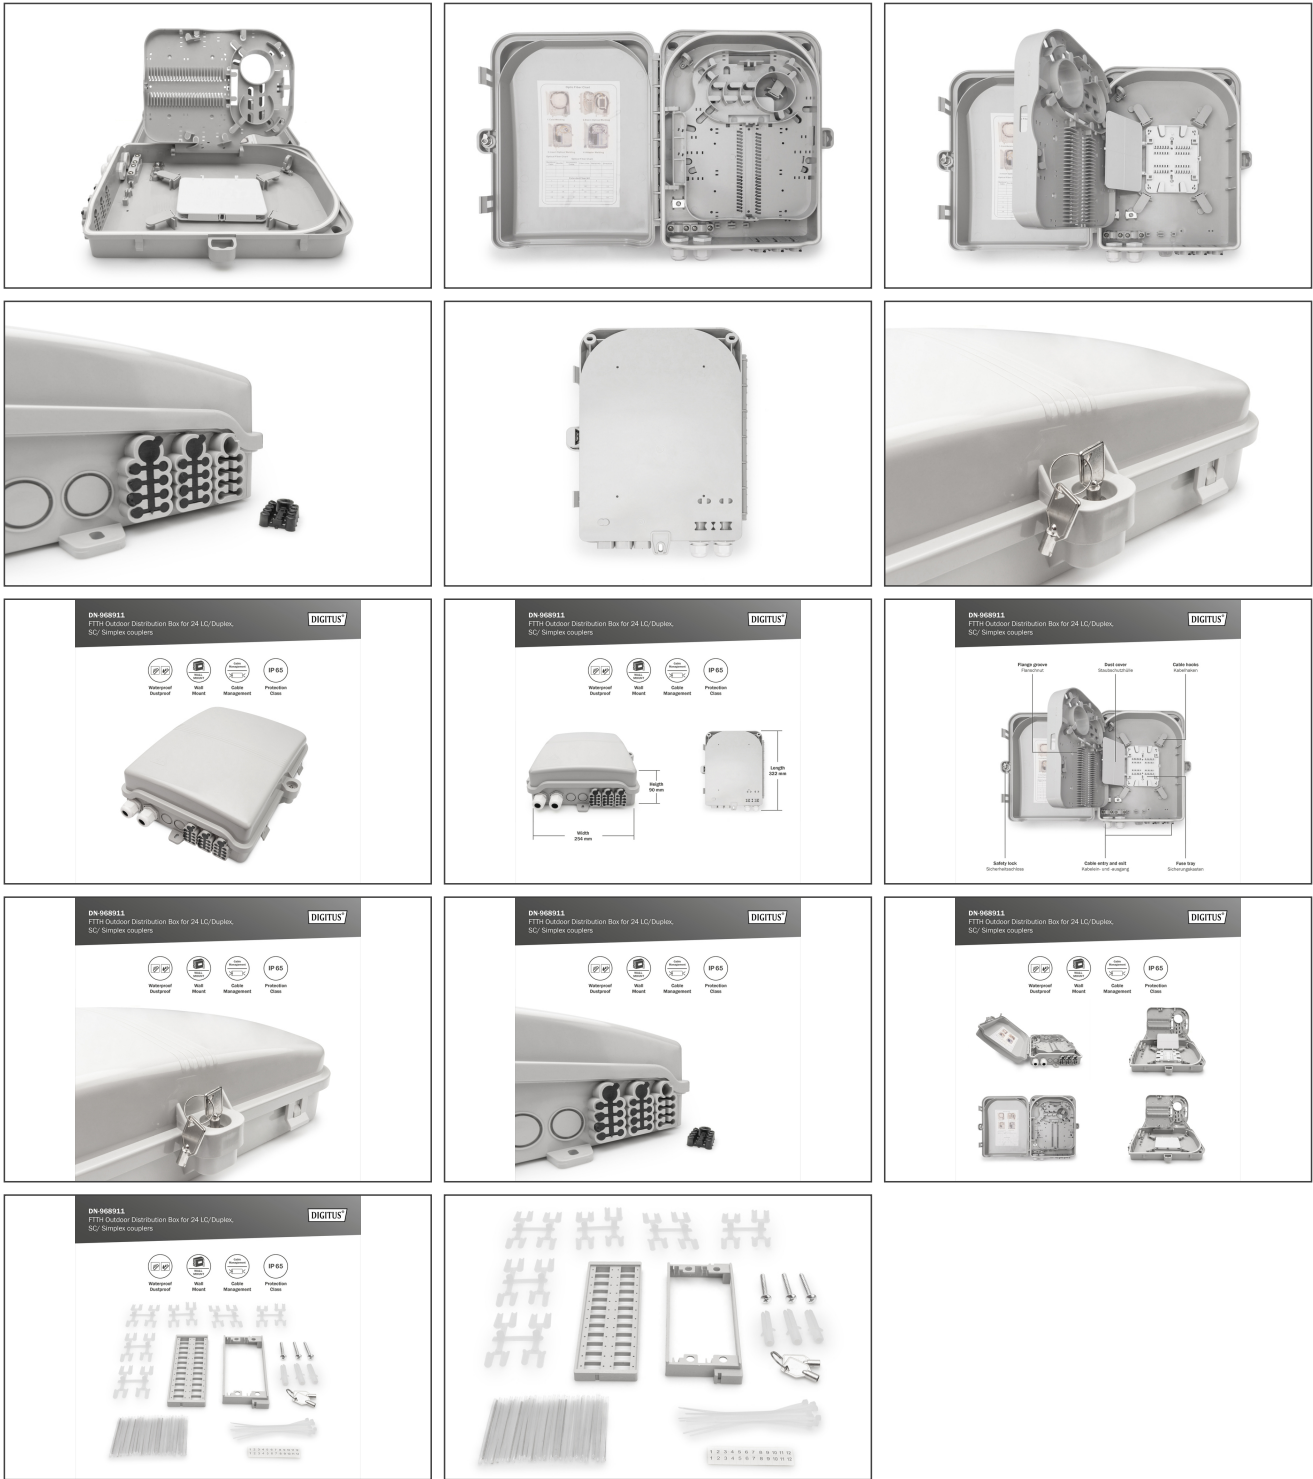

# DIGITUS FTTH Outdoor Distribution Box for 24 LC/Duplex, SC/ Simplex couplers

DN-968911  
 EAN 4016032370987

**Outdoor FTTH Distribution Box for 24 SC/SX or LC/DX adapters and 24 splices**

The FTTH box is suitable for outdoor installation. An internal holder for 24x LC (DX) or SC (SX) couplers is used for fiber optic distribution. An overlength tray for pigtails and various cable inlets ensure the best possible cabling options.

- Product dimensions: 90 x 254 x 322 mm

Logistics						
	Number (pcs)	Weight (kg)	Depth (cm)	Width (cm)	Height (cm)	cm <sup>3</sup>
Packaging Unit Carton	1	1.45	3.50	29.00	11.00	1,116.50
Packaging Unit Inside	1	1.45	34.00	29.00	11.00	10,846.00
Packaging Unit Single	1	1.45	34.00	29.00	11.00	10,846.00
Net single without Packaging	1	1.20	32.20	25.40	9.00	0.00

**More images:**

**DN-968911**  
FTTH Outdoor Distribution Box for 24 LC Duplex,  
SC Simplex couplers

- IP65
- IP65
- IP65
- IP65

**DN-968911**  
FTTH Outdoor Distribution Box for 24 LC Duplex,  
SC Simplex couplers