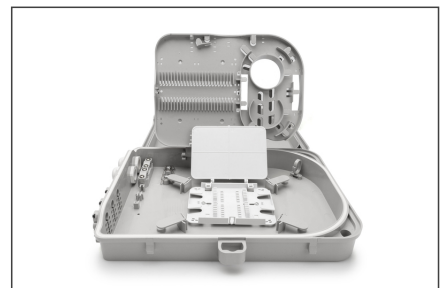

More images: