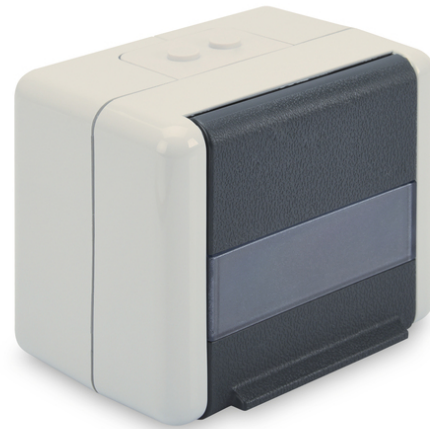

# Diverse Присоединительная колодка для подключения модулей Keystone, IP44, для открытого монтажа, с откидной крышкой

DN-93844-OD  
EAN 4016032370857

## Outdoor Mount Box for Keystone Modules, IP44 surface mount, optional inlet for 2x keystones

The IP44 Wall Outlet (JUNG) for Keystone Modules convinces with an easy installation by screw mounting and a vertical outlet for data cables. The Keystone Module connections are covered by hinged lid. Individual Prints are possible with the integrated labeling field. The Mounting Inlet for the Wall Outlet is separately available