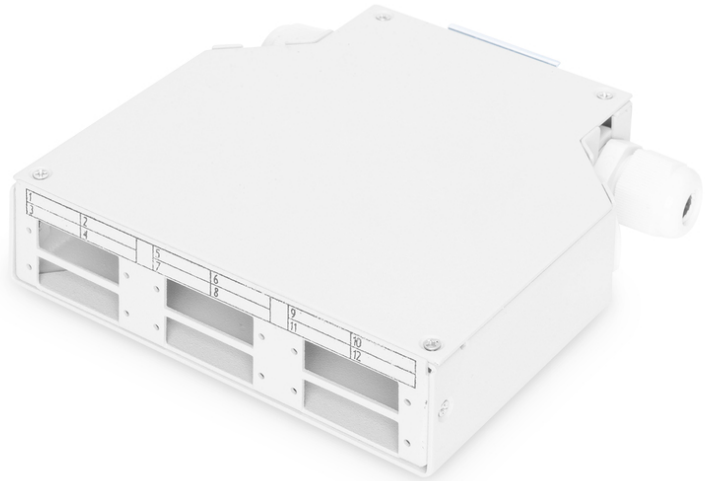

DIGITUS Din Rail Distribution Box

DN-96890
EAN 4016032370680

DIN Rail Splicing Box for 6x SC//DX Couplers, Color grey
 Din Rail Distribution Box for 6x SC/DX Couplers

• 125 x 130 x 35 mm (W x D x H)

Logistics						
	Number (pcs)	Weight (kg)	Depth (cm)	Width (cm)	Height (cm)	cm ³
Packaging Unit Carton	10	6.98	36.50	31.00	13.00	14,709.50
Packaging Unit Inside	1	0.70	0.00	0.00	0.00	0.00
Packaging Unit Single	1	0.70	17.50	15.00	3.50	918.75
Net single without Packaging	1	0.00	0.00	0.00	0.00	0.00