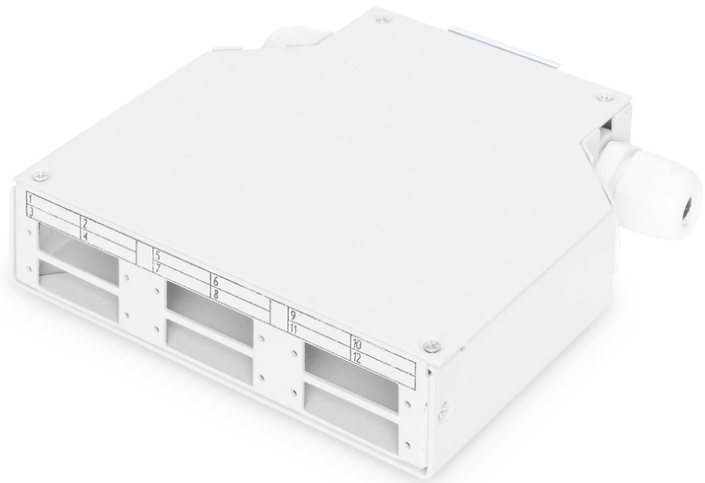

DIGITUS Din Rail Distribution Box

DN-96890
EAN 4016032370680

DIN Rail Splicing Box for 6x SC//DX Couplers, Color grey
 Din Rail Distribution Box for 6x SC/DX Couplers

• 125 x 130 x 35 mm (W x D x H)

Logistics						
	Number (pcs)	Weight (kg)	Depth (cm)	Width (cm)	Height (cm)	cm ³
Packaging Unit Carton	10	6.98	36.50	31.00	13.00	14,709.50
Packaging Unit Inside	1	0.70	0.00	0.00	0.00	0.00
Packaging Unit Single	1	0.70	17.50	15.00	3.50	918.75
Net single without Packaging	1	0.00	0.00	0.00	0.00	0.00