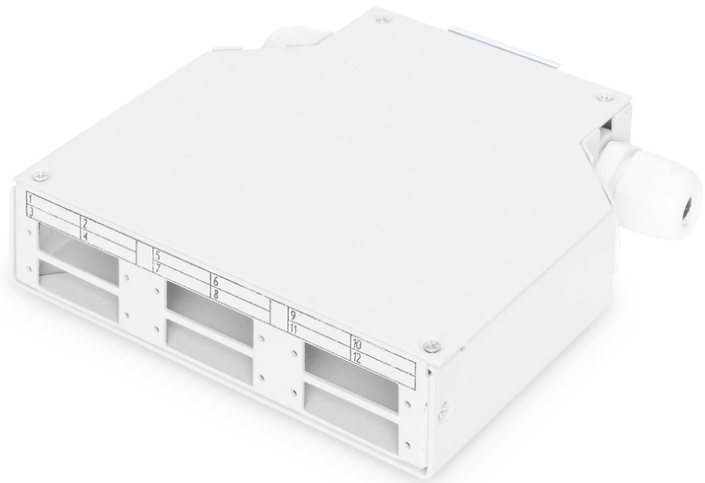

DIGITUS Glasvezel DIN-rail verdeling

DN-96890
EAN 4016032370680

DIN Rail Splicing Box for 6x SC/DX Couplers, color grey
 DIN_Rail verdeelbox voor 6x SC/DX koppelingen

• 125 x 130 x 35 mm (B x L x H)

Logistics						
	Number (pcs)	Weight (kg)	Depth (cm)	Width (cm)	Height (cm)	cm ³
Packaging Unit Carton	20	13.96	36.50	31.00	13.00	14,709.50
Packaging Unit Inside	1	0.70	0.00	0.00	0.00	0.00
Packaging Unit Single	1	0.70	17.50	15.00	3.50	918.75
Net single without Packaging	1	0.00	0.00	0.00	0.00	0.00