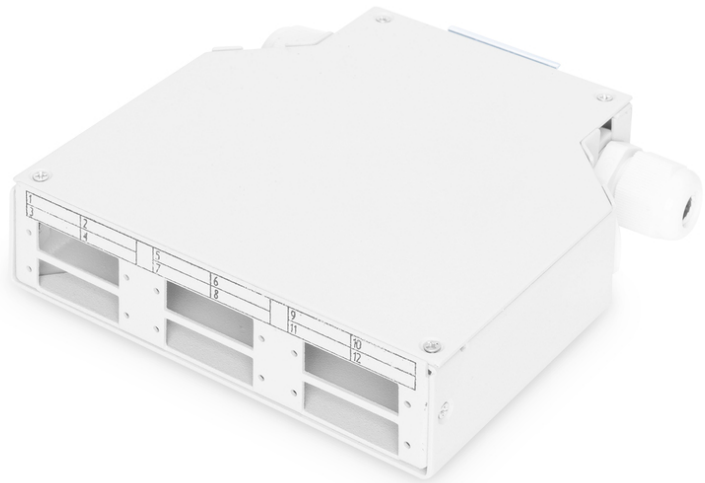

DIGITUS Glasvezel DIN-rail verdeling

DN-96890
EAN 4016032370680

DIN Rail Splicing Box for 6x SC/DX Couplers, color grey
 DIN_Rail verdeelbox voor 6x SC/DX koppelingen

• 125 x 130 x 35 mm (B x L x H)

Logistics						
	Number (pcs)	Weight (kg)	Depth (cm)	Width (cm)	Height (cm)	cm ³
Packaging Unit Carton	10	6.98	36.50	31.00	13.00	14,709.50
Packaging Unit Inside	1	0.70	0.00	0.00	0.00	0.00
Packaging Unit Single	1	0.70	17.50	15.00	3.50	918.75
Net single without Packaging	1	0.00	0.00	0.00	0.00	0.00