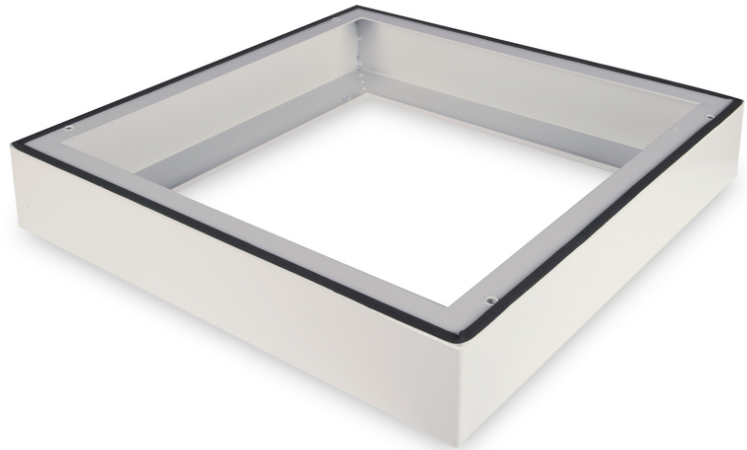

DIGITUS Plinth for IP55 Wall Mounting Cabinets - 600x600 mm (WxD)

DN-19 PLINTH-6-I-OD
EAN 4016032370512

Plinth for IP55 outdoor wall mounting cabinet 100x600x600 mm, color grey (RAL 7035)

The plinth for 483 mm (19") IP55 wall mounting cabinets extends the height to 100 mm and provides space for organized cabling. Mounting can be done easily via included screws. The plinth is also equipped with a gasket to maintain the IP55 protection. It makes the floor installation on concrete basement possible.

- Easy installation underneath the cabinets

- 1.5 - 2.0 mm strong steel sheet
- Color: light grey, RAL 7035
- Depth: 600 mm
- Width: 600 mm
- For cabinet series: Wall Mounting
- Inch form factor (IEC 60297): 482.6 mm (19")