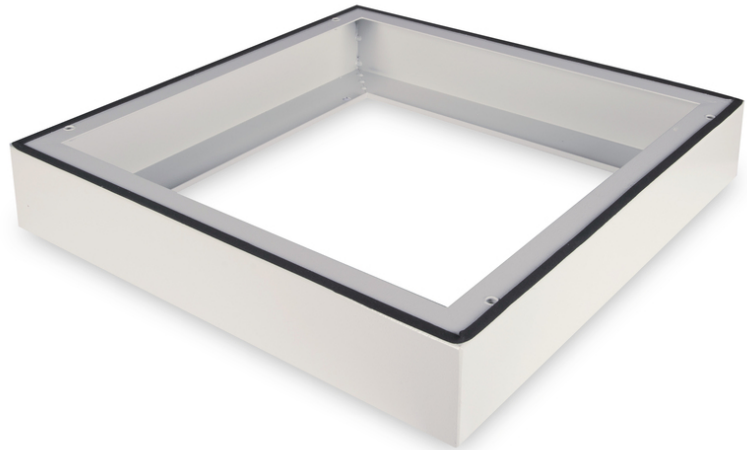

# DIGITUS Plinth for IP55 Wall Mounting Cabinets - 600x600 mm (WxD)

DN-19 PLINTH-6-I-OD  
EAN 4016032370512

**Plinth for IP55 outdoor wall mounting cabinet 100x600x600 mm, color grey (RAL 7035)**

The plinth for 483 mm (19") IP55 wall mounting cabinets extends the height to 100 mm and provides space for organized cabling. Mounting can be done easily via included screws. The plinth is also equipped with a gasket to maintain the IP55 protection. It makes the floor installation on concrete basement possible.

- Easy installation underneath the cabinets

- 1.5 - 2.0 mm strong steel sheet
- Color: light grey, RAL 7035
- Depth: 600 mm
- Width: 600 mm
- For cabinet series: Wall Mounting
- Inch form factor (IEC 60297): 482.6 mm (19")